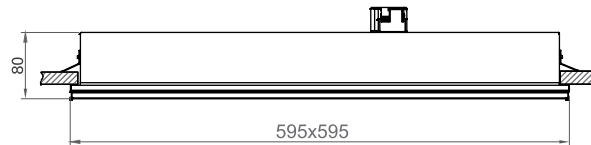

Color Options

Housing	Electrostatic coated steel sheet
Optics	Highly transmissive opal diffuser
Light Source	High efficacy Mid Power LED with lifetime L80B50 > 50,000h
Driver	Constant current output, Pf>0.90
Supply Voltage	220-240V/50-60Hz
Ambient Temperature	-20C°/+40C°
Options	Dali 3 hour emergency lighting kit

Ceiling Type-Cut-out

Order Code	W	Lm	CCT	CRI	Kg
02119.66.30.032	33	3200	3000	Ra>80	4,1
02119.66.40.034	33	3350	4000	Ra>80	4,1