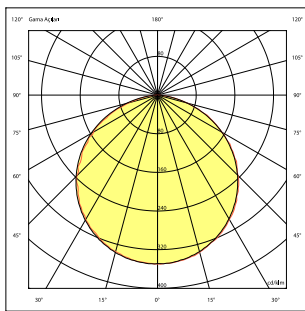

Color Options

Housing	Electrostatic coated steel sheet
Optics	Highly transmissive opal diffuser
Light Source	High efficacy Mid Power LED with lifetime L80B50 > 50,000h
Driver	Constant current output, Pf>0.90
Supply Voltage	220-240V/50-60Hz
Ambient Temperature	-20C°/+40C°
Options	Dali 3 hour emergency lighting kit