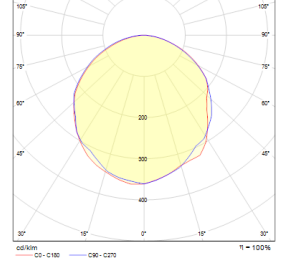

Order Code	W	Lm	Lm	CRI	WxLxH (mm)	Ceiling Cutting (mm)	Kg
02133.66.30.032	28	2930	3000	Ra>80	595x595x65	575x575	3,0