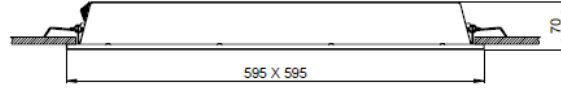

Order Code	W	Lm	Lm	CRI	WxLxH (mm)	Ceiling Cutting (mm)	Kg
02133.66.30.032	28	2930	3000	Ra>80	595x595x65	575x575	3,0