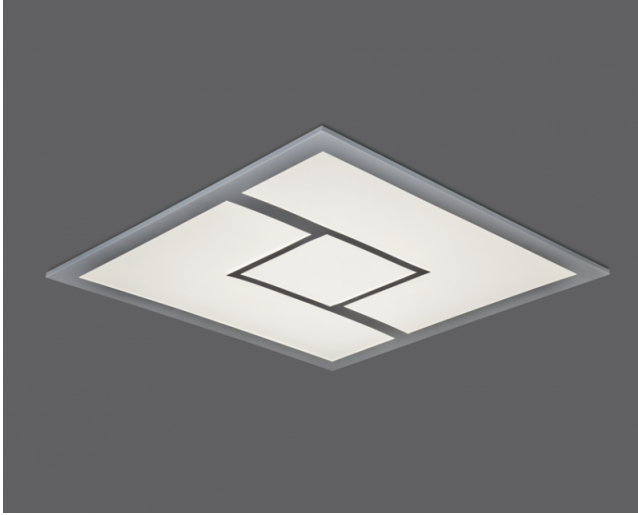

Tetr's-G

Indoor Lighting - Recessed Lighting

Colour Options

TECHNICAL INFORMATION

Body & Frame Metal Sheet
Diffuser Opal with High Light Transmittance
Paint Electrostatic Powder Paint

OPTICAL SPECIFICATIONS

Optics Symmetrical
Light Output Angle 110°
UGR Value UGR ≤ 22
CRI CRI ≥ 80
Color Bin Value Mc Adams ≤ 3

ELECTRICAL

Power (W) 28W
Power Factor >0.95
Light Source SMD Mid Power LED
Cabling Halogen-Free
Input Voltage 220-240V AC / 50-60 Hz
LED Driver High Efficiency Constant Current Output
Ambient Temperature -20°C / +50°C
LED Lifetime L80B50 >50.000 Hour