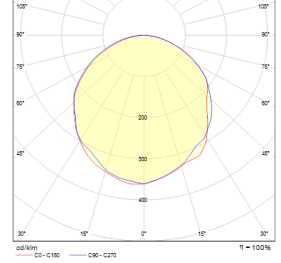

Order Code	W	Lm	Lm	CRI	WxLxH (mm)	Ceiling Cutting (mm)	Kg
02133.66.30.032	28	2930	3000	Ra>80	595x595x65	575x575	3,0
02133.66.40.033	28	3100	4000	Ra>80	595x595x65	575x575	3,0