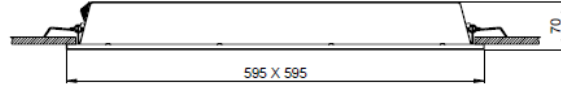

Order Code	W	Lm	Lm	CRI	WxLxH (mm)	Ceiling Cutting (mm)	Kg
02133.66.30.032	28	2930	3000	Ra>80	595x595x65	575x575	3,0
02133.66.40.033	28	3100	4000	Ra>80	595x595x65	575x575	3,0