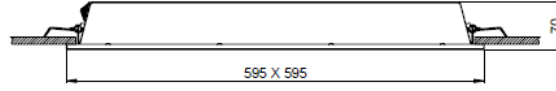

Order Code	W	Lm	Lm	CRI	WxLxH (mm)	Ceiling Cutting (mm)	Kg
02133.66.30.032	28	2930	3000	Ra>80	595x595x65	575x575	3,0
02133.66.40.033	28	3100	4000	Ra>80	595x595x65	575x575	3,0