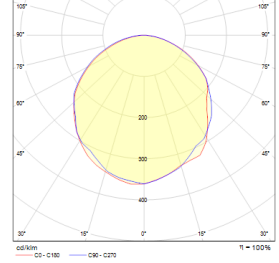

Order Code	W	Lm	Lm	CRI	WxLxH (mm)	Ceiling Cutting (mm)	Kg
02133.66.30.032	28	2930	3000	Ra>80	595x595x65	575x575	3,0
02133.66.40.033	28	3100	4000	Ra>80	595x595x65	575x575	3,0