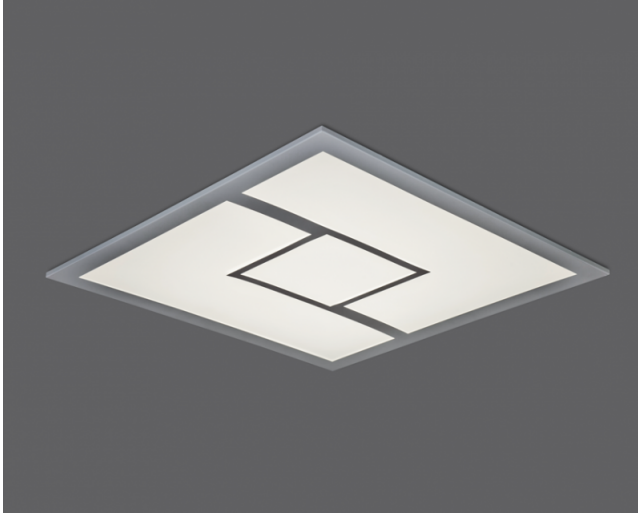

Tetr's-G

Indoor Lighting - Recessed Lighting

Colour Options

TECHNICAL INFORMATION

Body & Frame	Metal Sheet
Diffuser	Opal with High Light Transmittance
Paint	Electrostatic Powder Paint

OPTICAL SPECIFICATIONS

Optics	Symmetrical
Light Output Angle	110°
UGR Value	UGR ≤ 22
CRI	CRI ≥ 80
Color Bin Value	Mc Adams ≤ 3

ELECTRICAL

Power (W)	28W
Power Factor	>0.95
Light Source	SMD Mid Power LED
Cabling	Halogen-Free
Input Voltage	220-240V AC / 50-60 Hz
LED Driver	High Efficiency Constant Current Output
Ambient Temperature	-20°C / +50°C
LED Lifetime L80B50	>50.000 Hour

OPTIONAL

- DALI	- 1-10V DIM
- Tunable White	- Emergency Lighting Unit
- CRI > 90	- 2700K ~ 6500K
- Different RAL Color Options	- Plug-in Energy Input Connector
- Class-II Protection Class	- PIR Sensor
- AC-DC Supply(MBS)	