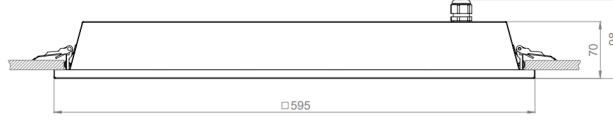

## ASSEMBLY

**Installation Type** Under Plaster

Order Code	W	Lm	CCT	CRI	WxLxH (mm)	Cut-out dimensions (mm)	Kg
02144.66.40.045	39	4500	4000	Ra>80	595x595x70	580x580	4,5