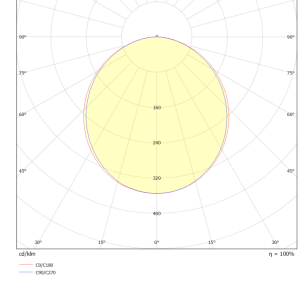

Waterline-100 IP65

Indoor Lighting - Linear Lighting, Recessed Lighting, Waterproof

Colour Options

Ral 9016

Ral 9006

Ral 9005

TECHNICAL INFORMATION

Housing	Extruded Aluminum Profile
Side Cover	Aluminum Injection
Diffuser	High Light Transmittance Opal
Paint	Electrostatic Powder Paint
Dimensions(mm)	97(W) x 90(H)

OPTICAL SPECIFICATIONS

Optics	Symmetrical
Light Output Angle	110°
UGR Value	UGR ≤ 22
CRI	CRI ≥ 80
Color Bin Value	Mc Adams ≤ 3

ELECTRICAL

Power (W)	18-65W
Power Factor	>0.95
Light Source	SMD Mid Power LED
Cabling	Halojen-Free
Input Voltage	220-240V AC / 50-60 Hz
LED Driver	High Efficiency Constant Current Output
Ambient Temperature	-20°C / +50°C
LED Lifetime L80B50	>50.000 Saat