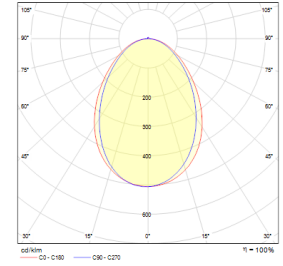

Lightline - 058

Indoor Lighting - Pendant Lighting

Colour Options

Ral 9016

Ral 9006

Ral 9005

TECHNICAL INFORMATION

Housing	Extruded Aluminum Profile
Side Cover	Aluminum Injection
Diffuser	Highly Transmissive Opal Diffuser
Dimensions(mm)	58(W) x 82(H)
Paint	Electrostatic Powder Paint

OPTICAL SPECIFICATIONS

Optics	Symmetrical
Light Output Angle	120°
UGR Value	UGR ≤ 22
CRI	CRI ≥ 80
Color Bin Value	Mc Adams ≤ 3

ELECTRICAL

Power (W)	16-62W
Power Factor	>0.95
Light Source	SMD Mid Power LED
Cabling	Halogen-Free
Input Voltage	220-240V AC / 50-60 Hz
LED Driver	High Efficiency Constant Current Output
Ambient Temperature	-20°C / +50°C
LED Lifetime L80B50	>50.000 Hour

OPTIONAL

- DALI	- 1-10V DIM
- Tunable White	- Emergency Lighting Unit
- CRI > 90	- 2700K ~ 6500K
- Different RAL Color Options	- Plug-in Energy Input Connector
- Class-II Protection Class	- AC-DC Supply(MBS)

ASSEMBLY

Installation Type	Surface Mounted, Pendant
Mounting Apparatus	Height Adjustable Steel Wire

Order Code	W	Lm	CCT	CRI	L (mm)	Kg
01180.57.30.015	16	1450	3000	Ra>80	575	1,3
01180.57.40.016	16	1570	4000	Ra>80	575	1,3
01180.57.30.021	21	1680	3000	Ra>80	575	1,3
01180.57.40.022	21	1770	4000	Ra>80	575	1,3
01180.57.30.023	22	1950	3000	Ra>80	855	2,0
01180.57.40.024	22	2075	4000	Ra>80	855	2,0
01180.57.30.032	31	2700	3000	Ra>80	855	2,0
01180.57.40.033	31	2800	4000	Ra>80	855	2,0
01180.57.30.031	29	2400	3000	Ra>80	1135	2,7
01180.57.40.032	29	2500	4000	Ra>80	1135	2,7
01180.57.30.043	42	3250	3000	Ra>80	1135	2,7
01180.57.40.044	42	3400	4000	Ra>80	1135	2,7
01180.57.30.038	36	3200	3000	Ra>80	1415	3,2
01180.57.40.039	36	3350	4000	Ra>80	1415	3,2
01180.57.30.053	52	4550	3000	Ra>80	1415	3,2
01180.57.40.055	52	4700	4000	Ra>80	1415	3,2
01180.57.30.046	43	3900	3000	Ra>80	1695	3,7
01180.57.40.048	43	4100	4000	Ra>80	1695	3,7
01180.57.30.064	62	5640	3000	Ra>80	1695	3,7
01180.57.40.066	62	5900	4000	Ra>80	1695	3,7