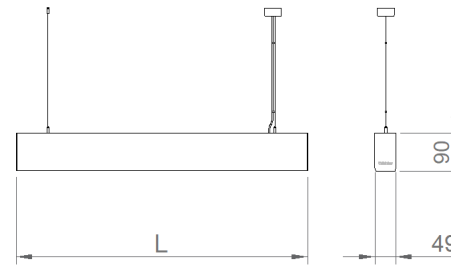

Order Code	W	Lm	CCT	CRI	Direct	Indirect	L (mm)	Burning Pattern	Kg
01180.49.30.055	51	5424	3000	Ra>80	60%	40%	1135	Çift Kontrol	2,6
01180.49.40.057	51	5750	4000	Ra>80	60%	40%	1135	Çift Kontrol	2,6
01180.49.30.070	65	6926	3000	Ra>80	60%	40%	1415	Çift Kontrol	3,2
01180.49.40.072	65	7291	4000	Ra>80	60%	40%	1415	Çift Kontrol	3,2
01180.49.30.085	78	8305	3000	Ra>80	60%	40%	1695	Çift Kontrol	3,9
01180.49.40.087	78	8742	4000	Ra>80	60%	40%	1695	Çift Kontrol	3,9
01180.49.30.055	51	5424	3000	Ra>80	60%	40%	1135	Tek Kontrol	2,6
01180.49.40.057	51	5750	4000	Ra>80	60%	40%	1135	Tek Kontrol	2,6
01180.49.30.070	65	6926	3000	Ra>80	60%	40%	1415	Tek Kontrol	3,2
01180.49.40.072	65	7291	4000	Ra>80	60%	40%	1415	Tek Kontrol	3,2
01180.49.30.085	78	8305	3000	Ra>80	60%	40%	1695	Tek Kontrol	3,9
01180.49.40.087	78	8742	4000	Ra>80	60%	40%	1695	Tek Kontrol	3,9