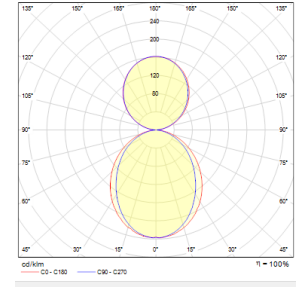

Order Code	W	Lm	CCT	CRI	Direct	Indirect	L (mm)	Burning Pattern	Kg
01180.49.30.055	51	5424	3000	Ra>80	60%	40%	1135	Çift Kontrol	2,6
01180.49.40.057	51	5750	4000	Ra>80	60%	40%	1135	Çift Kontrol	2,6
01180.49.30.070	65	6926	3000	Ra>80	60%	40%	1415	Çift Kontrol	3,2
01180.49.40.072	65	7291	4000	Ra>80	60%	40%	1415	Çift Kontrol	3,2
01180.49.30.085	78	8305	3000	Ra>80	60%	40%	1695	Çift Kontrol	3,9
01180.49.40.087	78	8742	4000	Ra>80	60%	40%	1695	Çift Kontrol	3,9
01180.49.30.055	51	5424	3000	Ra>80	60%	40%	1135	Tek Kontrol	2,6
01180.49.40.057	51	5750	4000	Ra>80	60%	40%	1135	Tek Kontrol	2,6
01180.49.30.070	65	6926	3000	Ra>80	60%	40%	1415	Tek Kontrol	3,2
01180.49.40.072	65	7291	4000	Ra>80	60%	40%	1415	Tek Kontrol	3,2
01180.49.30.085	78	8305	3000	Ra>80	60%	40%	1695	Tek Kontrol	3,9
01180.49.40.087	78	8742	4000	Ra>80	60%	40%	1695	Tek Kontrol	3,9