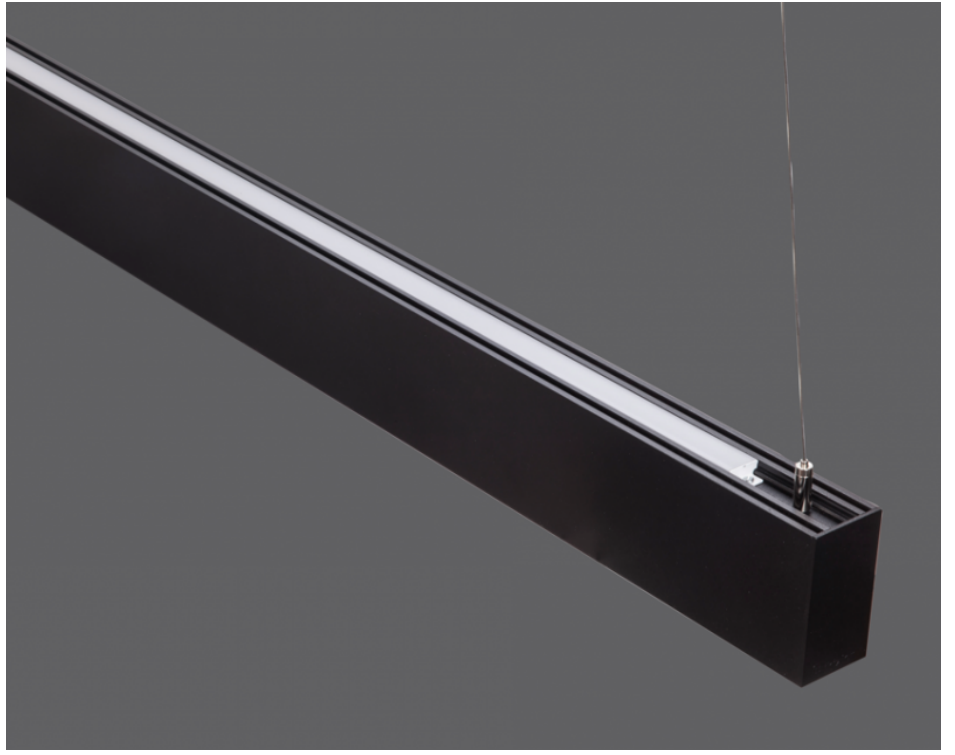

Verilen tüm elektriksel değerler nominal değerlerdir. Işık akısı ve bağlı elektrik yükü +/- %10 luk bir başlangıç toleransına tabidir. Renk sıcaklığı toleransı: +/-150 K. Katalogda ve web sitesinde yer alan teknik parametreler ve ürün kodlarını içeren bilgiler, projelere göre yapılan kişiselleştirmelerden dolayı standart ürünlerden farklılık gösterebilir. İkizler Aydınlatma, ürünlerde haber vermeden değişiklik yapma hakkına sahiptir.

Please visit our website for our updated information. www.ikizleraydinlatma.com

+90 (216) 397 22 16
info@ikizleraydinlatma.com