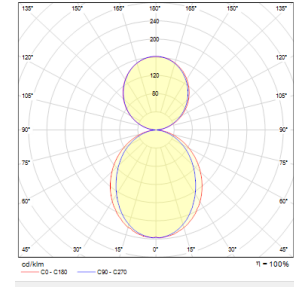

Order Code	W	Lm	CCT	CRI	Direct	Indirect	L (mm)	Burning Pattern	Kg
01180.49.30.055	51	5424	3000	Ra>80	60%	40%	1135	Çift Kontrol	2,6
01180.49.40.057	51	5750	4000	Ra>80	60%	40%	1135	Çift Kontrol	2,6
01180.49.30.070	65	6926	3000	Ra>80	60%	40%	1415	Çift Kontrol	3,2
01180.49.40.072	65	7291	4000	Ra>80	60%	40%	1415	Çift Kontrol	3,2
01180.49.30.085	78	8305	3000	Ra>80	60%	40%	1695	Çift Kontrol	3,9
01180.49.40.087	78	8742	4000	Ra>80	60%	40%	1695	Çift Kontrol	3,9
01180.49.30.055	51	5424	3000	Ra>80	60%	40%	1135	Tek Kontrol	2,6
01180.49.40.057	51	5750	4000	Ra>80	60%	40%	1135	Tek Kontrol	2,6
01180.49.30.070	65	6926	3000	Ra>80	60%	40%	1415	Tek Kontrol	3,2
01180.49.40.072	65	7291	4000	Ra>80	60%	40%	1415	Tek Kontrol	3,2
01180.49.30.085	78	8305	3000	Ra>80	60%	40%	1695	Tek Kontrol	3,9
01180.49.40.087	78	8742	4000	Ra>80	60%	40%	1695	Tek Kontrol	3,9