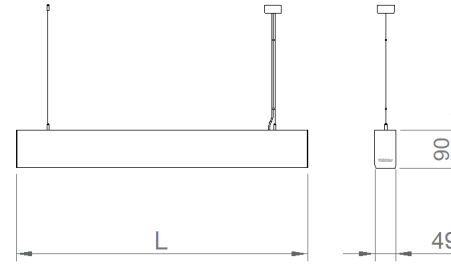

ELECTRICAL

Power (W)
Power Factor
Light Source
Cabling
Input Voltage
LED Driver
Ambient Temperature
LED Lifetime L80B50

OPTIONAL

- DALI
- Tunable White
- CRI > 90
- Different RAL Color Options
- Class-II Protection Class
- 1-10V DIM
- Emergency Lighting Unit
- 2700K ~ 6500K
- Plug-in Energy Input Connector
- AC-DC Supply(MBS)

ASSEMBLY

Installation Type Pendant
Mounting Height Adjustable Steel Wire
Apparatus

Order Code	W	Lm	CCT	CRI	L (mm)	Kg
01180.49.30.038	37	3760	3000	Ra>80	1415	3,2