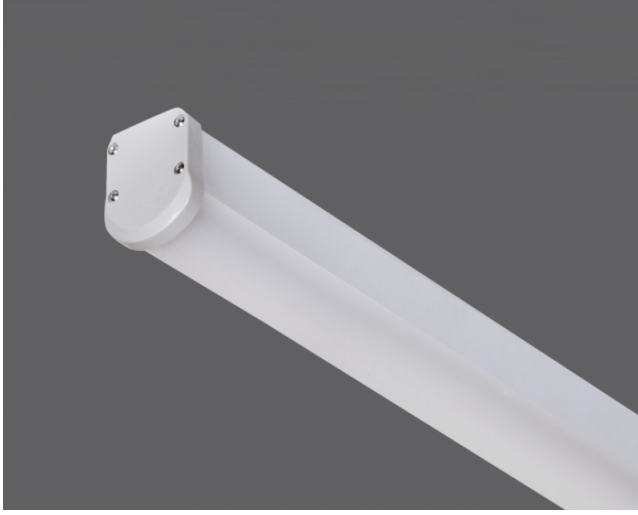

Draw

Indoor Lighting - Industrial Lighting

Colour Options

Ral 9006

TECHNICAL INFORMATION

Housing CO-EX Extrusion PC Profile
Side Cover PC Injection
Diffuser PC Opal Diffuser

OPTICAL SPECIFICATIONS

Optics Symmetrical
Light Output Angle 120°
UGR Value UGR ≤ 22
CRI CRI ≥ 80
Color Bin Value Mc Adams ≤ 3

OPTIONAL

- DALI
- Tunable White
- CRI > 90
- Different RAL Color Options
- Class-II Protection Class
- AC-DC Supply(MBS)

- 1-10V DIM
- Emergency Lighting Unit
- 2700K ~ 6500K
- Plug-in Energy Input Connector
- PIR Sensor