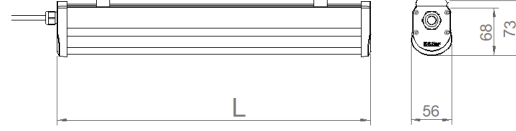

Draw

Indoor Lighting - Industrial Lighting

Colour Options

Ral 9006

TECHNICAL INFORMATION

Housing CO-EX Extrusion PC Profile
Side Cover PC Injection
Diffuser PC Opal Diffuser

OPTICAL SPECIFICATIONS

Optics Symmetrical
Light Output Angle 120°
UGR Value UGR ≤ 22
CRI CRI ≥ 80
Color Bin Value Mc Adams ≤ 3

ELECTRICAL

Power (W) 17-51W
Power Factor >0.95
Light Source Mid Power LED
Cabling Halogen-Free
Input Voltage 220-240V AC / 50-60 Hz
LED Driver High Efficiency Constant Current Output
Ambient Temperature -20°C / +50°C
LED Lifetime L80B50 >50.000 Hour

OPTIONAL

- DALI
- Tunable White
- CRI > 90
- Different RAL Color Options
- Class-II Protection Class
- AC-DC Supply(MBS)

- 1-10V DIM
- Emergency Lighting Unit
- 2700K ~ 6500K
- Plug-in Energy Input Connector
- PIR Sensor

ASSEMBLY

Installation Type Surface Mounted
Mounting Apparatus Metal Bracket

Order Code	W	Lm	CCT	CRI	L (mm)
07105.14.40.068	51	6800	4000	Ra>80	1420