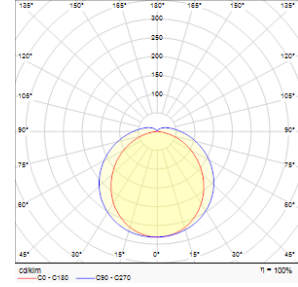

Draw

Indoor Lighting - Industrial Lighting

Colour Options

Ral 9006

TECHNICAL INFORMATION

Housing	CO-EX Extrusion PC Profile
Side Cover	PC Injection
Diffuser	PC Opal Diffuser

OPTICAL SPECIFICATIONS

Optics	Symmetrical
Light Output Angle	120°
UGR Value	UGR ≤ 22
CRI	CRI ≥ 80
Color Bin Value	Mc Adams ≤ 3

ELECTRICAL

Power (W)	17-51W
Power Factor	>0.95
Light Source	Mid Power LED
Cabling	Halogen-Free
Input Voltage	220-240V AC / 50-60 Hz
LED Driver	High Efficiency Constant Current Output
Ambient Temperature	-20°C / +50°C
LED Lifetime L80B50	>50.000 Hour

OPTIONAL

- DALI	- 1-10V DIM
- Tunable White	- Emergency Lighting Unit
- CRI > 90	- 2700K ~ 6500K
- Different RAL Color Options	- Plug-in Energy Input Connector
- Class-II Protection Class	- PIR Sensor
- AC-DC Supply(MBS)	

ASSEMBLY

Installation Type	Surface Mounted
Mounting Apparatus	Metal Bracket

Order Code	W	Lm	CCT	CRI	L (mm)
07105.06.30.021	17	2100	3000	Ra>80	580
07105.06.40.022	17	2200	4000	Ra>80	580
07105.08.30.033	25	3300	3000	Ra>80	860
07105.08.40.034	25	3400	4000	Ra>80	860
07105.12.30.046	34	4600	3000	Ra>80	1140
07105.12.40.047	34	4700	4000	Ra>80	1140
07105.14.30.057	42	5700	3000	Ra>80	1420
07105.14.40.058	42	5800	4000	Ra>80	1420
07105.14.30.067	51	6700	3000	Ra>80	1420
07105.14.40.068	51	6800	4000	Ra>80	1420