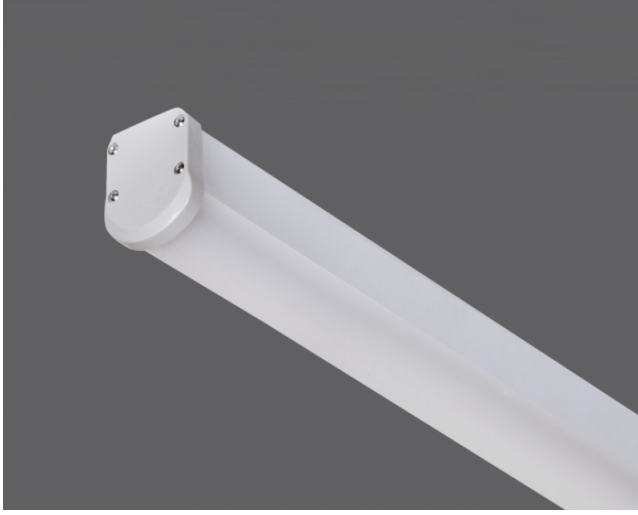

# Draw

Indoor Lighting - Industrial Lighting

## Colour Options

Ral 9006

## TECHNICAL INFORMATION

<b>Housing</b>	CO-EX Extrusion PC Profile
<b>Side Cover</b>	PC Injection
<b>Diffuser</b>	PC Opal Diffuser