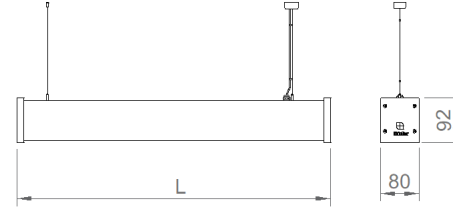

Waterline-080 IP65

Indoor Lighting - Linear Lighting, Surface Mounted Lighting, Industrial Lighting

Colour Options

Ral 9016

Ral 9006

Ral 9005

TECHNICAL INFORMATION

Housing	Extruded Aluminum Profile
Side Cover	Aluminum Injection
Diffuser	High Light Transmittance Opal
Paint	Electrostatic Powder Paint
Dimensions(mm)	80(W) x 92(H)

OPTICAL SPECIFICATIONS

Optics	Symmetrical
Light Output Angle	110°
UGR Value	UGR ≤ 22
CRI	CRI ≥ 80
Color Bin Value	Mc Adams ≤ 3

ELECTRICAL

Power (W)	18-65W
Power Factor	>0.95
Light Source	SMD Mid Power LED
Cabling	Halogen-Free
Input Voltage	220-240V AC / 50-60 Hz
LED Driver	High Efficiency Constant Current Output
Ambient Temperature	-20°C / +50°C
LED Lifetime L80B50	>50.000 Saat

ASSEMBLY

Installation Type	Surface Mounted, Pendant
Mounting Apparatus	Height Adjustable Steel Wire

Order Code	W	Lm	CCT	CRI	WxLxH (mm)
01194.89.30.019	18	1900	3000	Ra>80	80x92x595
01194.89.40.020	18	2000	4000	Ra>80	80x92x595
01194.89.30.029	27	2900	3000	Ra>80	80x92x875
01194.89.40.030	27	3000	4000	Ra>80	80x92x875
01194.89.30.039	38	3900	3000	Ra>80	80x92x1155
01194.89.40.041	38	4100	4000	Ra>80	80x92x1155
01194.89.30.049	46	5000	3000	Ra>80	80x92x1435
01194.89.40.052	46	5200	4000	Ra>80	80x92x1435
01194.89.30.059	56	6000	3000	Ra>80	80x92x1715
01194.89.40.062	56	6200	4000	Ra>80	80x92x1715
01194.89.30.069	65	7000	3000	Ra>80	80x92x1995
01194.89.40.072	65	7200	4000	Ra>80	80x92x1995