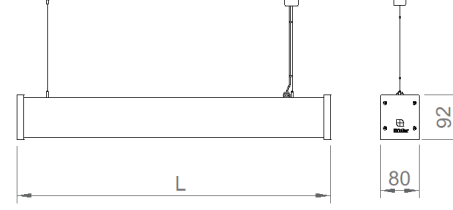

Order Code	W	Lm	CCT	CRI	WxLxH (mm)
01194.89.30.019	18	1900	3000	Ra>80	80x92x595
01194.89.40.020	18	2000	4000	Ra>80	80x92x595
01194.89.30.029	27	2900	3000	Ra>80	80x92x875
01194.89.40.030	27	3000	4000	Ra>80	80x92x875
01194.89.30.039	38	3900	3000	Ra>80	80x92x1155
01194.89.40.041	38	4100	4000	Ra>80	80x92x1155
01194.89.30.049	46	5000	3000	Ra>80	80x92x1435
01194.89.40.052	46	5200	4000	Ra>80	80x92x1435
01194.89.30.059	56	6000	3000	Ra>80	80x92x1715
01194.89.40.062	56	6200	4000	Ra>80	80x92x1715
01194.89.30.069	65	7000	3000	Ra>80	80x92x1995
01194.89.40.072	65	7200	4000	Ra>80	80x92x1995

Verilen tüm elektriksel değerler nominal değerlerdir. Işık akısı ve bağlı elektrik yükü +/- %10 luk bir başlangıç toleransına tabidir. Renk sıcaklığı toleransı: +/-150 K. Katalogta ve web sitesinde yer alan teknik parametreler ve ürün kodlarını içeren bilgiler, projelere göre yapılan kişiselleştirmelerden dolayı standart ürünlerden farklılık gösterebilir. İkizler Aydınlatma, ürünlerde haber vermeden değişiklik yapma hakkına sahiptir.