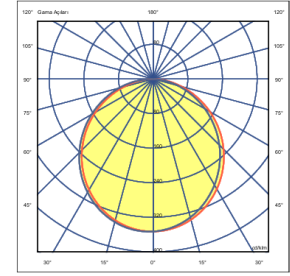

Order Code	W	Lm	CCT	CRI	WxLxH (mm)
01194.89.30.019	18	1900	3000	Ra>80	80x92x595
01194.89.40.020	18	2000	4000	Ra>80	80x92x595
01194.89.30.029	27	2900	3000	Ra>80	80x92x875
01194.89.40.030	27	3000	4000	Ra>80	80x92x875
01194.89.30.039	38	3900	3000	Ra>80	80x92x1155
01194.89.40.041	38	4100	4000	Ra>80	80x92x1155
01194.89.30.049	46	5000	3000	Ra>80	80x92x1435
01194.89.40.052	46	5200	4000	Ra>80	80x92x1435
01194.89.30.059	56	6000	3000	Ra>80	80x92x1715
01194.89.40.062	56	6200	4000	Ra>80	80x92x1715
01194.89.30.069	65	7000	3000	Ra>80	80x92x1995
01194.89.40.072	65	7200	4000	Ra>80	80x92x1995

Verilen tüm elektriksel değerler nominal değerlerdir. Işık akısı ve bağlı elektrik yükü +/- %10 luk bir başlangıç toleransına tabidir. Renk sıcaklığı toleransı: +/-150 K. Katalogta ve web sitesinde yer alan teknik parametreler ve ürün kodlarını içeren bilgiler, projelere göre yapılan kişiselleştirmelerden dolayı standart ürünlerden farklılık gösterebilir. İkizler Aydınlatma, ürünlerde haber vermeden değişiklik yapma hakkına sahiptir.