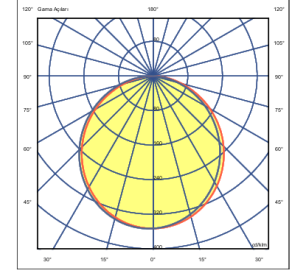

Order Code	W	Lm	CCT	CRI	WxLxH (mm)
01194.89.30.019	18	1900	3000	Ra>80	80x92x595
01194.89.40.020	18	2000	4000	Ra>80	80x92x595
01194.89.30.029	27	2900	3000	Ra>80	80x92x875
01194.89.40.030	27	3000	4000	Ra>80	80x92x875
01194.89.30.039	38	3900	3000	Ra>80	80x92x1155
01194.89.40.041	38	4100	4000	Ra>80	80x92x1155
01194.89.30.049	46	5000	3000	Ra>80	80x92x1435
01194.89.40.052	46	5200	4000	Ra>80	80x92x1435
01194.89.30.059	56	6000	3000	Ra>80	80x92x1715
01194.89.40.062	56	6200	4000	Ra>80	80x92x1715
01194.89.30.069	65	7000	3000	Ra>80	80x92x1995
01194.89.40.072	65	7200	4000	Ra>80	80x92x1995

Verilen tüm elektriksel değerler nominal değerlerdir. Işık akısı ve bağlı elektrik yükü +/- %10 luk bir başlangıç toleransına tabidir. Renk sıcaklığı toleransı: +/-150 K. Katalogta ve web sitesinde yer alan teknik parametreler ve ürün kodlarını içeren bilgiler, projelere göre yapılan kişiselleştirmelerden dolayı standart ürünlerden farklılık gösterebilir. İkiizler Aydınlatma, ürünlerde haber vermeden değişiklik yapma hakkına sahiptir.