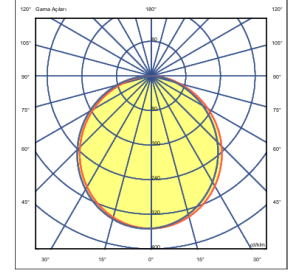

Order Code	W	Lm	CCT	CRI	WxLxH (mm)
01194.89.30.019	18	1900	3000	Ra>80	80x92x595
01194.89.40.020	18	2000	4000	Ra>80	80x92x595
01194.89.30.029	27	2900	3000	Ra>80	80x92x875
01194.89.40.030	27	3000	4000	Ra>80	80x92x875
01194.89.30.039	38	3900	3000	Ra>80	80x92x1155
01194.89.40.041	38	4100	4000	Ra>80	80x92x1155
01194.89.30.049	46	5000	3000	Ra>80	80x92x1435
01194.89.40.052	46	5200	4000	Ra>80	80x92x1435
01194.89.30.059	56	6000	3000	Ra>80	80x92x1715
01194.89.40.062	56	6200	4000	Ra>80	80x92x1715
01194.89.30.069	65	7000	3000	Ra>80	80x92x1995
01194.89.40.072	65	7200	4000	Ra>80	80x92x1995

Verilen tüm elektriksel değerler nominal değerlerdir. Işık akısı ve bağlı elektrik yükü +/- %10 luk bir başlangıç toleransına tabidir. Renk sıcaklığı toleransı: +/-150 K. Katalogta ve web sitesinde yer alan teknik parametreler ve ürün kodlarını içeren bilgiler, projelere göre yapılan kişiselleştirmelerden dolayı standart ürünlerden farklılık gösterebilir. İkizler Aydınlatma, ürünlerde haber vermeden değişiklik yapma hakkına sahiptir.