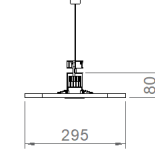

ASSEMBLY

Installation Type Surface Mounted, Pendant

Order Code	W	Lm	CCT	CRI	WxLxH (mm)	Kg
01183.21.30.044.N00 0.S	30W+12W	4400	3000	Ra>80	295x1640x80	5
01183.21.40.046.N00 0.S	30W+12W	4600	4000	Ra>80	295x1640x80	5