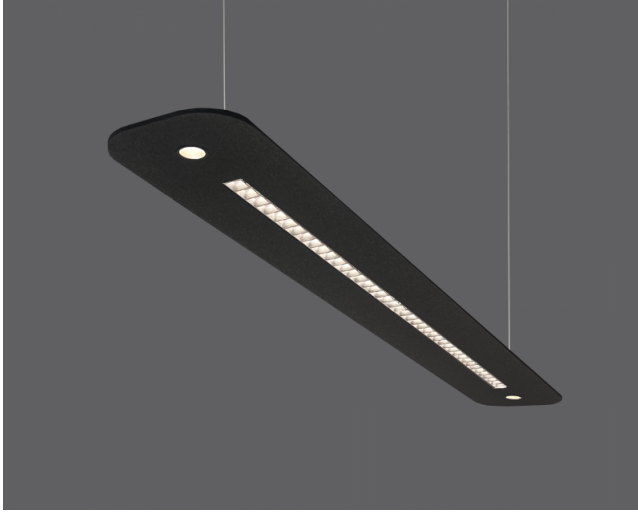

Skate-RM

Acoustic Lighting - STILL Series

Colour Options

TECHNICAL INFORMATION

Housing Extruded Aluminum Profile
Reflector Glare Controlled Optics
Paint Electrostatic Powder Painted

OPTICAL SPECIFICATIONS

Optics Symmetrical
Light Output Angle 80°
UGR Value UGR ≤ 16
CRI CRI ≥ 80
Color Bin Value Mc Adams ≤ 3

OPTIONAL

- DALI
- Tunable White
- CRI > 90
- Different RAL Color Options
- Class-II Protection Class
- 1-10V DIM
- Emergency Lighting Unit
- 2700K ~ 6500K
- Plug-in Energy Input Connector
- AC-DC Supply(MBS)