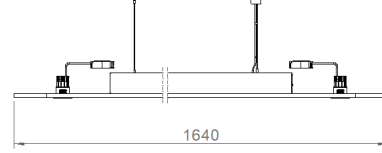

Order Code	W	Lm	CCT	CRI	WxLxH (mm)	Kg
01183.21.30.044.N00 0.S	30W+12W	4400	3000	Ra>80	295x1640x80	5
01183.21.40.046.N00 0.S	30W+12W	4600	4000	Ra>80	295x1640x80	5