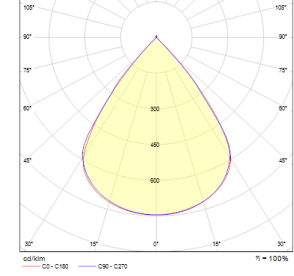

Order Code	W	Lm	CCT	CRI	WxLxH (mm)	Kg
01183.21.30.044.N00 0.S	30W+12W	4400	3000	Ra>80	295x1640x80	5
01183.21.40.046.N00 0.S	30W+12W	4600	4000	Ra>80	295x1640x80	5