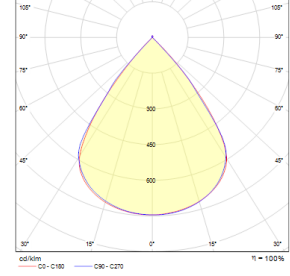

Order Code	W	Lm	CCT	CRI	WxLxH (mm)	Kg
01183.21.30.035.N00 0.S	30	3500	3000	Ra>80	295x1640x80	4,5