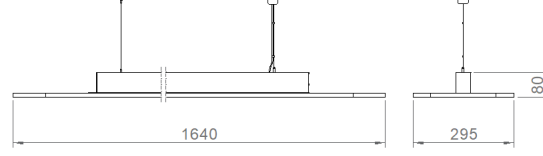

ASSEMBLY

Installation Type Surface Mounted, Pendant

Order Code	W	Lm	CCT	CRI	WxLxH (mm)	Kg
01183.21.30.035.N00 0.S	30	3500	3000	Ra>80	295x1640x80	4,5