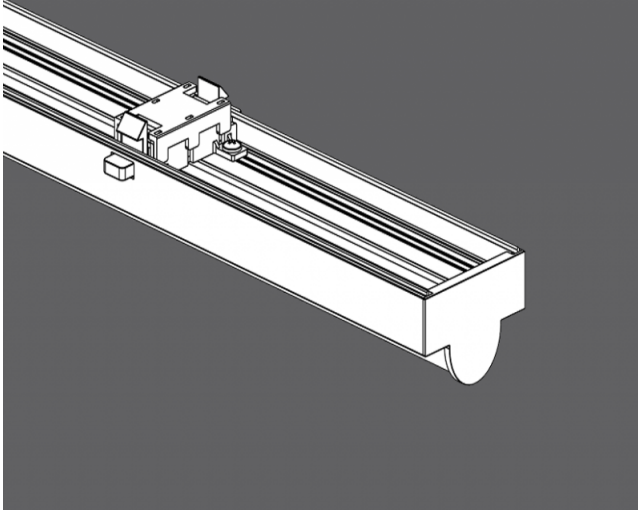

Runnel Blanking Cover

Continuous Lighting System - Runnel

Order Code	L (mm)
07200.000.000.005	1413

TECHNICAL INFORMATION

OPTICAL SPECIFICATIONS

ELECTRICAL

OPTIONAL

ASSEMBLY

Installation Type Surface Mounted, Pendant