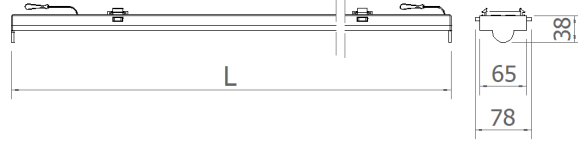

Runnel Blanking Cover

Continuous Lighting System - Runnel

Order Code	L (mm)
07200.000.000.005	1413

TECHNICAL INFORMATION

OPTICAL SPECIFICATIONS

ELECTRICAL

OPTIONAL

ASSEMBLY

Installation Type Surface Mounted, Pendant