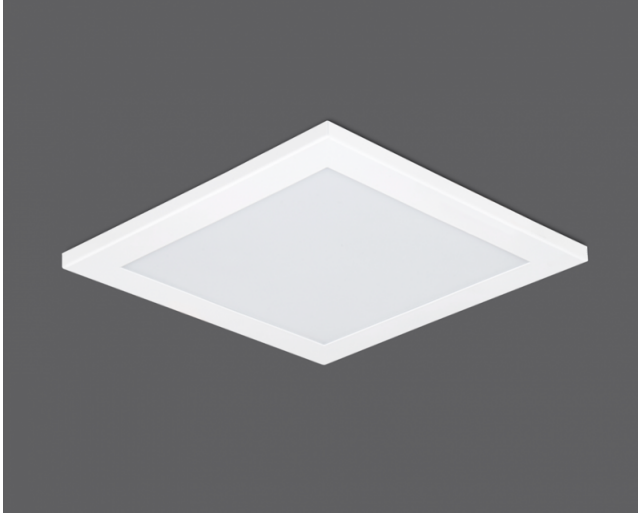

# Canvas

Indoor Lighting - Downlight Lighting

## TECHNICAL INFORMATION

<b>Housing</b>	Metal Sheet
<b>Frame</b>	Metal Sheet
<b>Diffuser</b>	High Light Transmittance Opal
<b>Paint</b>	Electrostatic Powder Paint