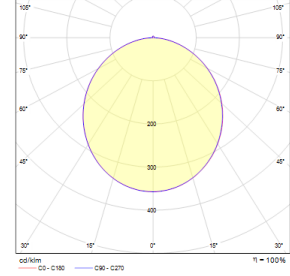

Canvas

Indoor Lighting - Downlight Lighting

Colour Options

TECHNICAL INFORMATION

Housing	Metal Sheet
Frame	Metal Sheet
Diffuser	High Light Transmittance Opal
Paint	Electrostatic Powder Paint

OPTICAL SPECIFICATIONS

Optics	Symmetrical
Light Output Angle	110°
UGR Value	UGR ≤ 22
CRI	CRI ≥ 80
Color Bin Value	Mc Adams ≤ 3

ELECTRICAL

Power (W)	13-18W
Power Factor	>0.95
Light Source	SMD Mid Power LED
Cabling	Halogen-Free
Input Voltage	220-240V AC / 50-60 Hz
LED Driver	High Efficiency Constant Current Output
Ambient Temperature	-20°C / +50°C
LED Lifetime L80B50	>50.000 Hour

OPTIONAL

- DALI	- 1-10V DIM
- Tunable White	- Emergency Lighting Unit
- Microprismatic Diffuser (UGR < 19)	- CRI > 90
- 2700K ~ 6500K	- Different RAL Color Options
- Plug-in Connector	- Class-I Protection Class
- PIR Sensor	- AC-DC Supply(MBS)

ASSEMBLY

Installation Type	Under Plaster
Mounting Apparatus	Steel Spring

Order Code	W	Lm	CCT	CRI	WxLxH (mm)	Ceiling Cutting (mm)	Kg
05247.22.40.022	18	1920	4000	Ra>80	175x175x81	165x160	0,6