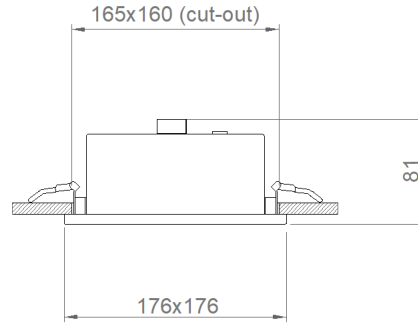

Canvas

Indoor Lighting - Downlight Lighting

Colour Options

TECHNICAL INFORMATION

Housing	Metal Sheet
Frame	Metal Sheet
Diffuser	High Light Transmittance Opal
Paint	Electrostatic Powder Paint

OPTICAL SPECIFICATIONS

Optics	Symmetrical
Light Output Angle	110°
UGR Value	UGR ≤ 22
CRI	CRI ≥ 80
Color Bin Value	Mc Adams ≤ 3

ELECTRICAL

Power (W)	13-18W
Power Factor	>0.95
Light Source	SMD Mid Power LED
Cabling	Halogen-Free
Input Voltage	220-240V AC / 50-60 Hz
LED Driver	High Efficiency Constant Current Output
Ambient Temperature	-20°C / +50°C
LED Lifetime L80B50	>50.000 Hour

OPTIONAL

- DALI	- 1-10V DIM
- Tunable White	- Emergency Lighting Unit
- Microprismatic Diffuser (UGR < 19)	- CRI > 90
- 2700K ~ 6500K	- Different RAL Color Options
- Plug-in Connector	- Class-I Protection Class
- PIR Sensor	- AC-DC Supply(MBS)

ASSEMBLY

Installation Type	Under Plaster
Mounting Apparatus	Steel Spring

Order Code	W	Lm	CCT	CRI	WxLxH (mm)	Ceiling Cutting (mm)	Kg
05247.22.40.022	18	1920	4000	Ra>80	175x175x81	165x160	0,6