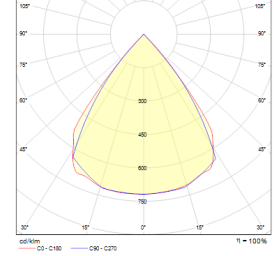

Epic-T

Indoor Lighting - Spot Lighting

Colour Options

TECHNICAL INFORMATION

Housing	Metal Sheet
Frame	Aluminum Injection
Reflector	Anti-Glare Optics
Paint	Electrostatic Powder Paint

OPTICAL SPECIFICATIONS

Optics	Symmetrical
Light Output Angle	80°
UGR Value	UGR ≤ 19
CRI	CRI ≥ 80
Color Bin Value	Mc Adams ≤ 3

Order Code	W	Lm	Angle	CCT	CRI	WxLxH (mm)	Kg
05236.88.40.010	10	1180	80°	4000	Ra>80	85x85x130	0,6