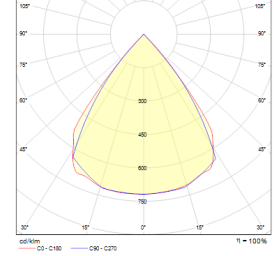

Epic-T

Indoor Lighting - Spot Lighting

Colour Options

TECHNICAL INFORMATION

Housing	Metal Sheet
Frame	Aluminum Injection
Reflector	Anti-Glare Optics
Paint	Electrostatic Powder Paint

OPTICAL SPECIFICATIONS

Optics	Symmetrical
Light Output Angle	80°
UGR Value	UGR ≤ 19
CRI	CRI ≥ 80
Color Bin Value	Mc Adams ≤ 3

Order Code	W	Lm	Angle	CCT	CRI	WxLxH (mm)	Kg
05236.88.30.009	10	920	80°	3000	Ra>80	85x85x130	0,6