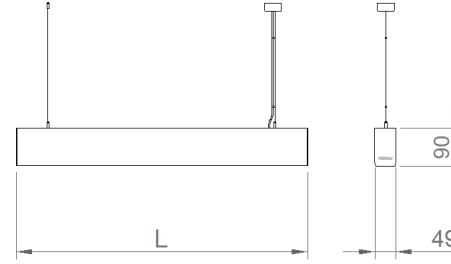

Order Code	W	Lm	CCT	CRI	Direct	Indirect	L (mm)	Burning Pattern	Kg
01180.49.30.055	51	5424	3000	Ra>80	60%	40%	1135	Çift Kontrol	2,6
01180.49.40.057	51	5750	4000	Ra>80	60%	40%	1135	Çift Kontrol	2,6
01180.49.30.070	65	6926	3000	Ra>80	60%	40%	1415	Çift Kontrol	3,2
01180.49.40.072	65	7291	4000	Ra>80	60%	45%	1415	Çift Kontrol	3,2
01180.49.30.085	78	8305	3000	Ra>80	60%	40%	1695	Çift Kontrol	3,9
01180.49.40.087	78	8742	4000	Ra>80	60%	40%	1695	Çift Kontrol	3,9
01180.49.30.055	51	5424	3000	Ra>80	60%	40%	1135	Tek Kontrol	2,6
01180.49.40.057	51	5750	4000	Ra>80	60%	40%	1135	Tek Kontrol	2,6
01180.49.30.070	65	6926	3000	Ra>80	60%	40%	1415	Tek Kontrol	3,2
01180.49.40.072	65	7291	4000	Ra>80	60%	40%	1415	Tek Kontrol	3,2
01180.49.30.085	78	8305	3000	Ra>80	60%	40%	1695	Tek Kontrol	3,9
01180.49.40.087	78	8742	4000	Ra>80	60%	40%	1695	Tek Kontrol	3,9