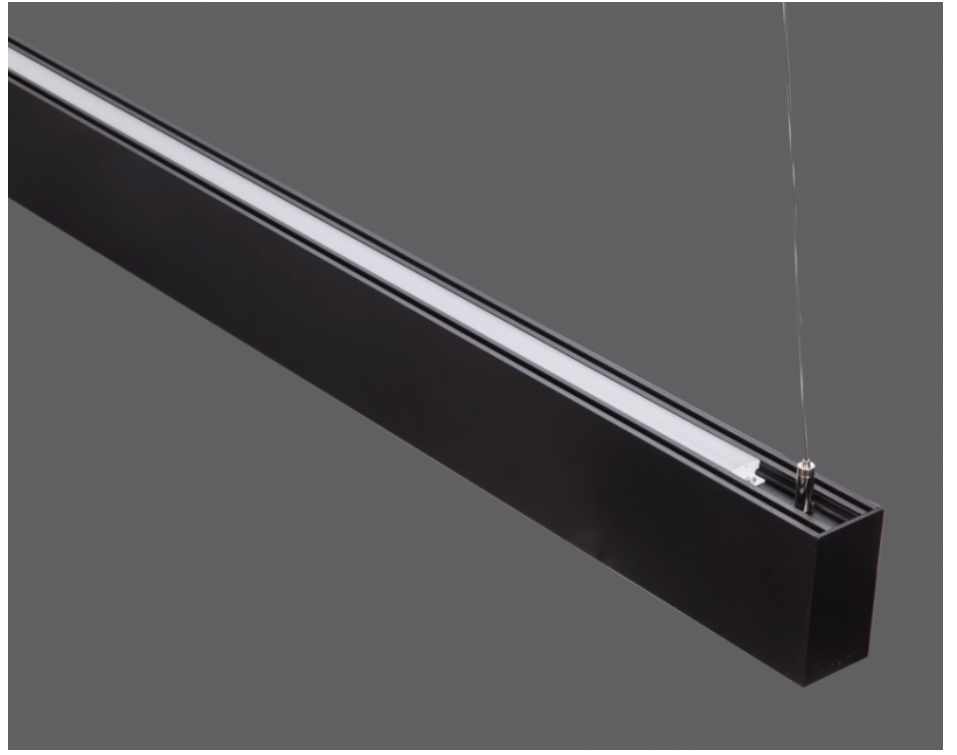

Verilen tüm elektriksel değerler nominal değerlerdir. Işık akısı ve bağlı elektrik yükü +/- %10 luk bir başlangıç toleransına tabidir. Renk sıcaklığı toleransı: +/-150 K.
Katalogda ve web sitesinde yer alan teknik parametreler ve ürün kodlarını içeren bilgiler, projelere göre yapılan kişiselleştirmelerden dolayı standart ürünlerden farklılık gösterebilir.
İkizler Aydınlatma, ürünlerde haber vermeden değişiklik yapma hakkına sahiptir.

Please visit our website for our updated information. www.ikizleraydinlatma.com

+90 (216) 397 22 16
info@ikizleraydinlatma.com