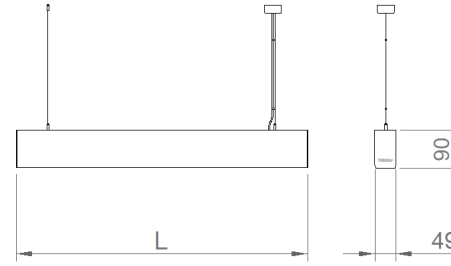

Lightline - 049 D/E

Direkt/Endirekt

Indoor Lighting - Linear Lighting

Colour Options

TECHNICAL INFORMATION

Housing Extruded Aluminum Profile
Side Cover Aluminum Injection
Diffuser Opal Diffuser with High Light Transmission
Paint Electrostatic Powder Paint
Dimensions(mm) 48(W) x 90(H)

OPTICAL SPECIFICATIONS

Optics Direct - Indirect
Light Output Angle 120°
UGR Value UGR ≤ 22
CRI CRI ≥ 80
Color Bin Value Mc Adams ≤ 3

ELECTRICAL

Power (W) 51W-78W
Power Factor >0.95
Light Source SMD Mid Power LED
Cabling Halojen-Free
Input Voltage 220-240V AC / 50-60 Hz
LED Driver High Efficiency Constant Current Output
Ambient Temperature -20°C / +50°C
LED Lifetime L80B50 >50.000 Hour

ASSEMBLY

Installation Type Pendant
Mounting Apparatus Height Adjustable Steel Wire

Order Code	W	Lm	CCT	CRI	Direct	Indirect	L (mm)	Burning Pattern	Kg
01180.49.30.055	51	5424	3000	Ra>80	60%	40%	1135	Çift Kontrol	2,6
01180.49.40.057	51	5750	4000	Ra>80	60%	40%	1135	Çift Kontrol	2,6
01180.49.30.070	65	6926	3000	Ra>80	60%	40%	1415	Çift Kontrol	3,2
01180.49.40.072	65	7291	4000	Ra>80	60%	45%	1415	Çift Kontrol	3,2
01180.49.30.085	78	8305	3000	Ra>80	60%	40%	1695	Çift Kontrol	3,9
01180.49.40.087	78	8742	4000	Ra>80	60%	40%	1695	Çift Kontrol	3,9
01180.49.30.055	51	5424	3000	Ra>80	60%	40%	1135	Tek Kontrol	2,6
01180.49.40.057	51	5750	4000	Ra>80	60%	40%	1135	Tek Kontrol	2,6
01180.49.30.070	65	6926	3000	Ra>80	60%	40%	1415	Tek Kontrol	3,2
01180.49.40.072	65	7291	4000	Ra>80	60%	40%	1415	Tek Kontrol	3,2
01180.49.30.085	78	8305	3000	Ra>80	60%	40%	1695	Tek Kontrol	3,9
01180.49.40.087	78	8742	4000	Ra>80	60%	40%	1695	Tek Kontrol	3,9