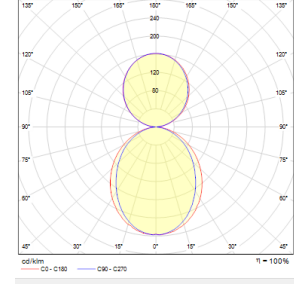

Order Code	W	Lm	CCT	CRI	Direct	Indirect	L (mm)	Burning Pattern	Kg
01180.49.30.055	51	5424	3000	Ra>80	60%	40%	1135	Çift Kontrol	2,6
01180.49.40.057	51	5750	4000	Ra>80	60%	40%	1135	Çift Kontrol	2,6
01180.49.30.070	65	6926	3000	Ra>80	60%	40%	1415	Çift Kontrol	3,2
01180.49.40.072	65	7291	4000	Ra>80	60%	45%	1415	Çift Kontrol	3,2
01180.49.30.085	78	8305	3000	Ra>80	60%	40%	1695	Çift Kontrol	3,9
01180.49.40.087	78	8742	4000	Ra>80	60%	40%	1695	Çift Kontrol	3,9
01180.49.30.055	51	5424	3000	Ra>80	60%	40%	1135	Tek Kontrol	2,6
01180.49.40.057	51	5750	4000	Ra>80	60%	40%	1135	Tek Kontrol	2,6
01180.49.30.070	65	6926	3000	Ra>80	60%	40%	1415	Tek Kontrol	3,2
01180.49.40.072	65	7291	4000	Ra>80	60%	40%	1415	Tek Kontrol	3,2
01180.49.30.085	78	8305	3000	Ra>80	60%	40%	1695	Tek Kontrol	3,9
01180.49.40.087	78	8742	4000	Ra>80	60%	40%	1695	Tek Kontrol	3,9