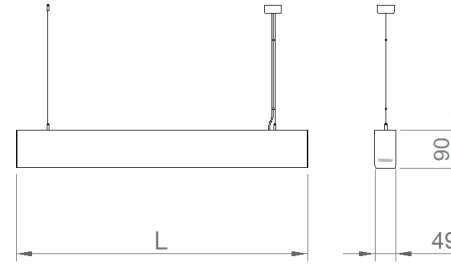

Order Code	W	Lm	CCT	CRI	Direct	Indirect	L (mm)	Burning Pattern	Kg
01180.49.30.055	51	5424	3000	Ra>80	60%	40%	1135	Çift Kontrol	2,6
01180.49.40.057	51	5750	4000	Ra>80	60%	40%	1135	Çift Kontrol	2,6
01180.49.30.070	65	6926	3000	Ra>80	60%	40%	1415	Çift Kontrol	3,2
01180.49.40.072	65	7291	4000	Ra>80	60%	45%	1415	Çift Kontrol	3,2
01180.49.30.085	78	8305	3000	Ra>80	60%	40%	1695	Çift Kontrol	3,9
01180.49.40.087	78	8742	4000	Ra>80	60%	40%	1695	Çift Kontrol	3,9
01180.49.30.055	51	5424	3000	Ra>80	60%	40%	1135	Tek Kontrol	2,6
01180.49.40.057	51	5750	4000	Ra>80	60%	40%	1135	Tek Kontrol	2,6
01180.49.30.070	65	6926	3000	Ra>80	60%	40%	1415	Tek Kontrol	3,2
01180.49.40.072	65	7291	4000	Ra>80	60%	40%	1415	Tek Kontrol	3,2
01180.49.30.085	78	8305	3000	Ra>80	60%	40%	1695	Tek Kontrol	3,9
01180.49.40.087	78	8742	4000	Ra>80	60%	40%	1695	Tek Kontrol	3,9