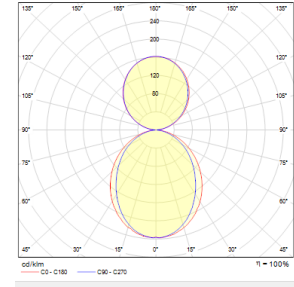

Order Code	W	Lm	CCT	CRI	Direct	Indirect	L (mm)	Burning Pattern	Kg
01180.49.30.055	51	5424	3000	Ra>80	60%	40%	1135	Çift Kontrol	2,6
01180.49.40.057	51	5750	4000	Ra>80	60%	40%	1135	Çift Kontrol	2,6
01180.49.30.070	65	6926	3000	Ra>80	60%	40%	1415	Çift Kontrol	3,2
01180.49.40.072	65	7291	4000	Ra>80	60%	45%	1415	Çift Kontrol	3,2
01180.49.30.085	78	8305	3000	Ra>80	60%	40%	1695	Çift Kontrol	3,9
01180.49.40.087	78	8742	4000	Ra>80	60%	40%	1695	Çift Kontrol	3,9
01180.49.30.055	51	5424	3000	Ra>80	60%	40%	1135	Tek Kontrol	2,6
01180.49.40.057	51	5750	4000	Ra>80	60%	40%	1135	Tek Kontrol	2,6
01180.49.30.070	65	6926	3000	Ra>80	60%	40%	1415	Tek Kontrol	3,2
01180.49.40.072	65	7291	4000	Ra>80	60%	40%	1415	Tek Kontrol	3,2
01180.49.30.085	78	8305	3000	Ra>80	60%	40%	1695	Tek Kontrol	3,9
01180.49.40.087	78	8742	4000	Ra>80	60%	40%	1695	Tek Kontrol	3,9