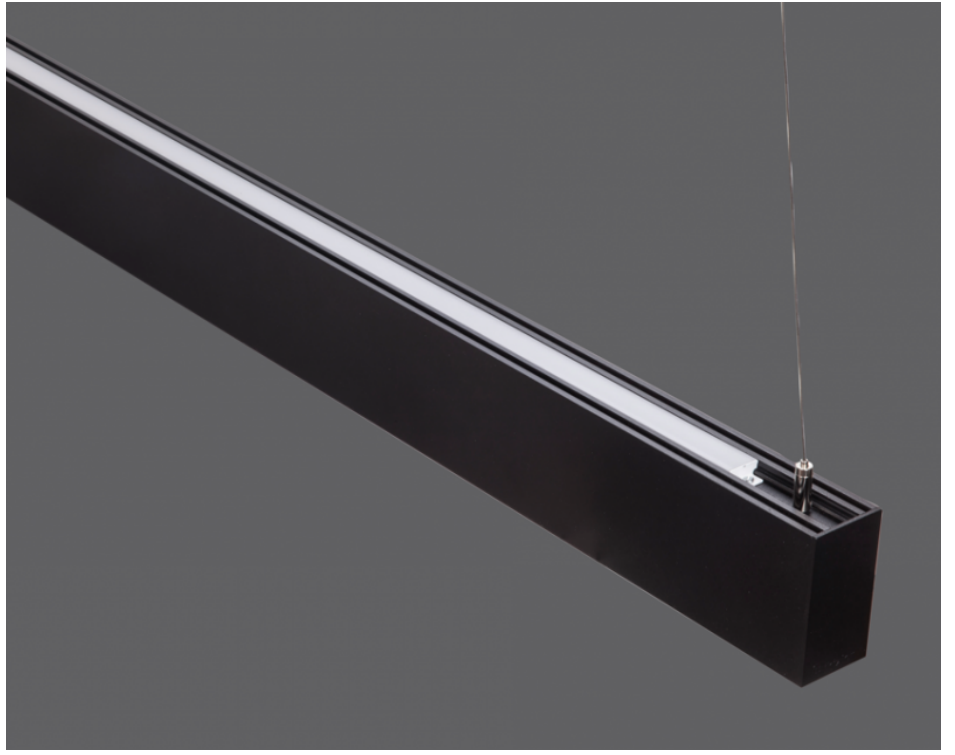

Verilen tüm elektriksel değerler nominal değerlerdir. Işık akısı ve bağlı elektrik yükü +/- %10 luk bir başlangıç toleransına tabidir. Renk sıcaklığı toleransı: +/-150 K. Katalogda ve web sitesinde yer alan teknik parametreler ve ürün kodlarını içeren bilgiler, projelere göre yapılan kişiselleştirmelerden dolayı standart ürünlerden farklılık gösterebilir. İvizler Aydınlatma, ürünlerde haber vermeden değişiklik yapma hakkına sahiptir.

Please visit our website for our updated information. www.ikizleraydinlatma.com

+90 (216) 397 22 16
info@ikizleraydinlatma.com