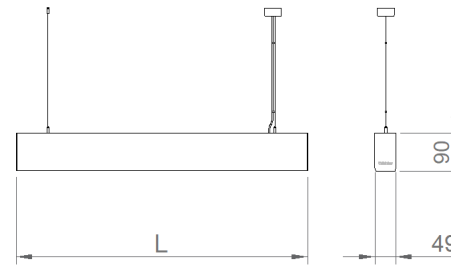

Order Code	W	Lm	CCT	CRI	Direct	Indirect	L (mm)	Burning Pattern	Kg
01180.49.30.055	51	5424	3000	Ra>80	60%	40%	1135	Çift Kontrol	2,6
01180.49.40.057	51	5750	4000	Ra>80	60%	40%	1135	Çift Kontrol	2,6
01180.49.30.070	65	6926	3000	Ra>80	60%	40%	1415	Çift Kontrol	3,2
01180.49.40.072	65	7291	4000	Ra>80	60%	45%	1415	Çift Kontrol	3,2
01180.49.30.085	78	8305	3000	Ra>80	60%	40%	1695	Çift Kontrol	3,9
01180.49.40.087	78	8742	4000	Ra>80	60%	40%	1695	Çift Kontrol	3,9
01180.49.30.055	51	5424	3000	Ra>80	60%	40%	1135	Tek Kontrol	2,6
01180.49.40.057	51	5750	4000	Ra>80	60%	40%	1135	Tek Kontrol	2,6
01180.49.30.070	65	6926	3000	Ra>80	60%	40%	1415	Tek Kontrol	3,2
01180.49.40.072	65	7291	4000	Ra>80	60%	40%	1415	Tek Kontrol	3,2
01180.49.30.085	78	8305	3000	Ra>80	60%	40%	1695	Tek Kontrol	3,9
01180.49.40.087	78	8742	4000	Ra>80	60%	40%	1695	Tek Kontrol	3,9