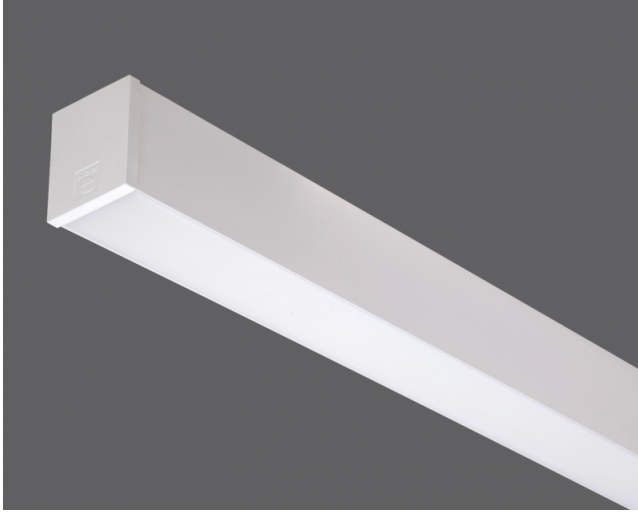

Waterline 070 IP54

Indoor Lighting - Pendant Lighting, Linear Lighting, Surface Mounted Lighting, Industrial Lighting

Colour Options

Ral 9016

Ral 9006

Ral 9005

TECHNICAL INFORMATION

Housing	Extruded Aluminum Profile
Side Cover	PC Injection
Diffuser	High Light Transmittance Opal
Paint	Electrostatic Powder Paint
Dimensions(mm)	70(W) x 82(H)

OPTICAL SPECIFICATIONS

Optics	Symmetrical
Light Output Angle	110°
UGR Value	UGR ≤ 22
CRI	CRI ≥ 80
Color Bin Value	Mc Adams ≤ 3

ELECTRICAL

Power (W)	18-65W
Power Factor	>0.95
Light Source	SMD Mid Power LED
Cabling	Halojen-Free
Input Voltage	220-240V AC / 50-60 Hz
LED Driver	High Efficiency Constant Current Output
Ambient Temperature	-20°C / +50°C
LED Lifetime L80B50	>50.000 Hour

OPTIONAL

- DALI	- 1-10V DIM
- Tunable White	- Emergency Lighting Unit
- CRI > 90	- 2700K ~ 6500K
- Different RAL Color Options	- Plug-in Energy Input Connector
- Class-II Protection Class	- PIR Sensor
- AC-DC Supply(MBS)	