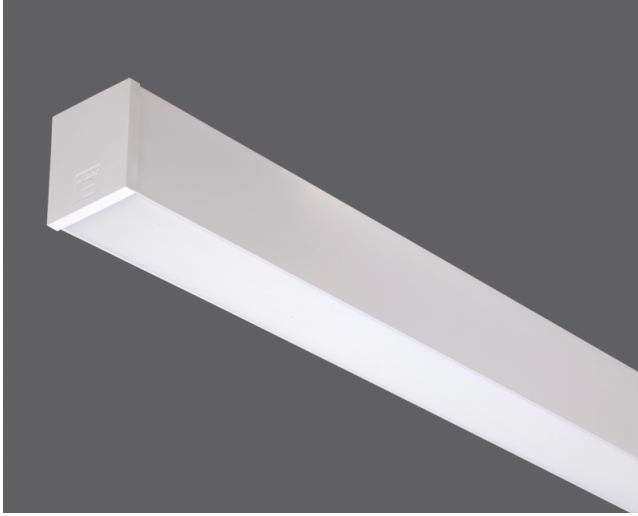

# Waterline 070 IP54

Indoor Lighting - Linear Lighting, Surface Mounted Lighting, Industrial Lighting

## TECHNICAL INFORMATION

<b>Housing</b>	Extruded Aluminum Profile
<b>Side Cover</b>	PC Injection
<b>Diffuser</b>	High Light Transmittance Opal
<b>Paint</b>	Electrostatic Powder Paint
<b>Dimensions(mm)</b>	70(W) x 82(H)