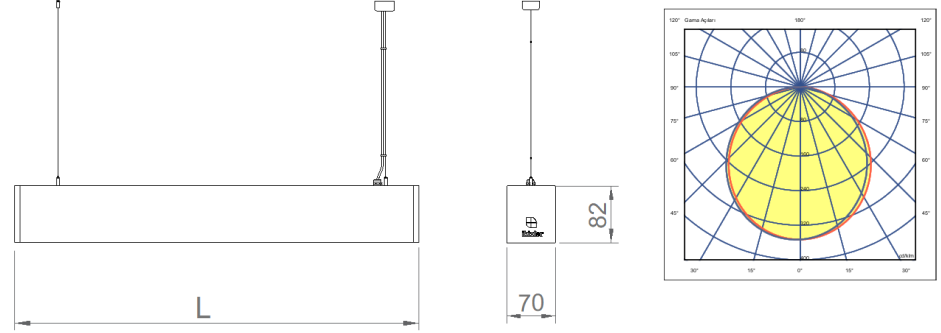

Order Code	W	Lm	CCT	CRI	L (mm)	Kg
01193.78.30.019	18	1900	3000	Ra>80	585	1,4
01193.78.40.020	18	2000	4000	Ra>80	585	1,4
01193.78.30.029	27	2850	3000	Ra>80	865	2,0
01193.78.40.030	27	3000	4000	Ra>80	865	2,0
01193.78.30.039	38	3880	3000	Ra>80	1145	2,6
01193.78.40.041	38	4100	4000	Ra>80	1145	2,6
01193.78.30.049	46	5050	3000	Ra>80	1425	3,2
01193.78.40.052	46	5200	4000	Ra>80	1425	3,2
01193.78.30.059	56	6000	3000	Ra>80	1705	3,8
01193.78.40.062	56	6150	4000	Ra>80	1705	3,8
01193.78.30.069	65	7050	3000	Ra>80	1985	4,5
01193.78.40.072	65	7200	4000	Ra>80	1985	4,5