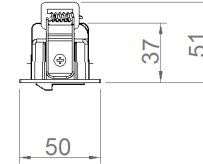

OPTICAL SPECIFICATIONS

Optics	Asymmetrical
Light Output Angle	83°
UGR Value	UGR ≤ 22
CRI	CRI ≥ 80
Color Bin Value	Mc Adams ≤ 3

ELECTRICAL

Power (W)	9W
Power Factor	>0.95
Light Source	High Power LED
Cabbling	Halojen-Free
Input Voltage	220-240V AC / 50-60 Hz
LED Driver	High Efficiency Constant Current Output
Ambient Temperature	-20°C / +50°C
LED Lifetime L80B50	>50.000 Hour

ASSEMBLY

Installation Type	Under Plaster
Mounting Apparatus	Steel Spring

Order Code	W	Lm	Angle	CCT	CRI	WxLxH (mm)	Cut-out dimensions (mm)
05115.88.30.018	9	540	83°	3000	Ra>80	155x50x51	145x40
05115.88.40.018	9	620	83°	4000	Ra>80	155x50x51	145x40