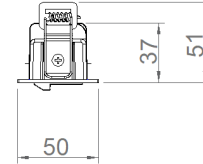

## ASSEMBLY

<b>Installation Type</b>	Under Plaster
<b>Mounting Apparatus</b>	Steel Spring

Order Code	W	Lm	Angle	CCT	CRI	WxLxH (mm)	Cut-out dimensions (mm)
05115.88.30.018	9	540	83°	3000	Ra>80	155x50x51	145x40
05115.88.40.018	9	620	83°	4000	Ra>80	155x50x51	145x40