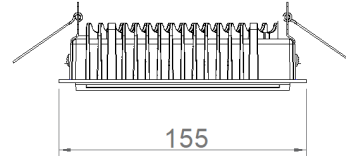

## ASSEMBLY

<b>Installation Type</b>	Under Plaster
<b>Mounting Apparatus</b>	Steel Spring

Order Code	W	Lm	Angle	CCT	CRI	WxLxH (mm)	Cut-out dimensions (mm)
05115.88.30.018	9	540	83°	3000	Ra>80	155x50x51	145x40
05115.88.40.018	9	620	83°	4000	Ra>80	155x50x51	145x40