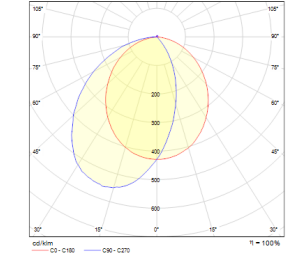

Target - Wallwasher

Indoor Lighting - Spot Lighting

Colour Options

Ral 9016

Ral 9006

Ral 9005

TECHNICAL INFORMATION

Housing	Aluminum Injection
Reflector	PC Optical Reflector
Paint	Electrostatic Powder Paint

OPTICAL SPECIFICATIONS

Optics	Asymmetrical
Light Output Angle	83°
UGR Value	UGR ≤ 22
CRI	CRI ≥ 80
Color Bin Value	Mc Adams ≤ 3

ELECTRICAL

Power (W)	9W
Power Factor	>0.95
Light Source	High Power LED
Cabbling	Halojen-Free
Input Voltage	220-240V AC / 50-60 Hz
LED Driver	High Efficiency Constant Current Output
Ambient Temperature	-20°C / +50°C
LED Lifetime L80B50	>50.000 Hour

OPTIONAL

- DALI
- Tunable White
- CRI > 90
- Different RAL Color Options
- Class-I Protection Class
- 1-10V DIM
- Emergency Lighting Kit
- 2700K ~ 6500K
- Plug-in Energy Input Connector
- AC-DC Supply(MBS)

ASSEMBLY

Installation Type	Under Plaster
Mounting Apparatus	Steel Spring

Order Code	W	Lm	Angle	CCT	CRI	WxLxH (mm)	Cut-out dimensions (mm)
05115.88.30.018	9	540	83°	3000	Ra>80	155x50x51	145x40
05115.88.40.018	9	620	83°	4000	Ra>80	155x50x51	145x40