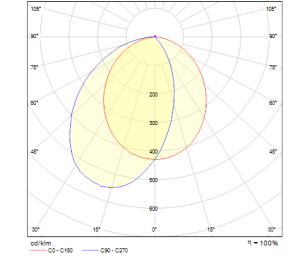

Target - Wallwasher

Indoor Lighting - Spot Lighting

Colour Options

Ral 9016

Ral 9006

Ral 9005

TECHNICAL INFORMATION

Housing	Aluminum Injection
Reflector	PC Optical Reflector
Paint	Electrostatic Powder Paint

OPTICAL SPECIFICATIONS

Optics	Asymmetrical
Light Output Angle	83°
UGR Value	UGR ≤ 22
CRI	CRI ≥ 80
Color Bin Value	Mc Adams ≤ 3

ELECTRICAL

Power (W)	9W
Power Factor	>0.95
Light Source	High Power LED
Cabbling	Halojen-Free
Input Voltage	220-240V AC / 50-60 Hz
LED Driver	High Efficiency Constant Current Output
Ambient Temperature	-20°C / +50°C
LED Lifetime L80B50	>50.000 Hour

OPTIONAL

- DALI	- 1-10V DIM
- Tunable White	- Emergency Lighting Kit
- CRI > 90	- 2700K ~ 6500K
- Different RAL Color Options	- Plug-in Energy Input Connector
- Class-I Protection Class	- AC-DC Supply(MBS)

ASSEMBLY

Installation Type	Under Plaster
Mounting Apparatus	Steel Spring

Order Code	W	Lm	Angle	CCT	CRI	WxLxH (mm)	Cut-out dimensions (mm)
05115.88.30.018	9	540	83°	3000	Ra>80	155x50x51	145x40
05115.88.40.018	9	620	83°	4000	Ra>80	155x50x51	145x40