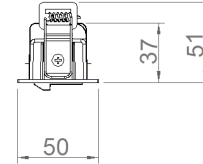

OPTICAL SPECIFICATIONS

Optics	Asymmetrical
Light Output Angle	83°
UGR Value	UGR ≤ 22
CRI	CRI ≥ 80
Color Bin Value	Mc Adams ≤ 3

ELECTRICAL

Power (W)	9W
Power Factor	>0.95
Light Source	High Power LED
Cabbling	Halojen-Free
Input Voltage	220-240V AC / 50-60 Hz
LED Driver	High Efficiency Constant Current Output
Ambient Temperature	-20°C / +50°C
LED Lifetime L80B50	>50.000 Hour

ASSEMBLY

Installation Type	Under Plaster
Mounting Apparatus	Steel Spring

Order Code	W	Lm	Angle	CCT	CRI	WxLxH (mm)	Cut-out dimensions (mm)
05115.88.30.018	9	540	83°	3000	Ra>80	155x50x51	145x40
05115.88.40.018	9	620	83°	4000	Ra>80	155x50x51	145x40