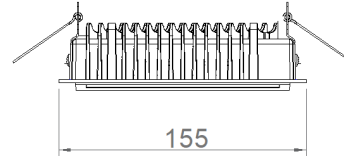

OPTICAL SPECIFICATIONS

Optics	Asymmetrical
Light Output Angle	83°
UGR Value	UGR ≤ 22
CRI	CRI ≥ 80
Color Bin Value	Mc Adams ≤ 3

ELECTRICAL

Power (W)	9W
Power Factor	>0.95
Light Source	High Power LED
Cabbling	Halojen-Free
Input Voltage	220-240V AC / 50-60 Hz
LED Driver	High Efficiency Constant Current Output
Ambient Temperature	-20°C / +50°C
LED Lifetime L80B50	>50.000 Hour

ASSEMBLY

Installation Type	Under Plaster
Mounting Apparatus	Steel Spring

Order Code	W	Lm	Angle	CCT	CRI	WxLxH (mm)	Cut-out dimensions (mm)
05115.88.30.018	9	540	83°	3000	Ra>80	155x50x51	145x40
05115.88.40.018	9	620	83°	4000	Ra>80	155x50x51	145x40