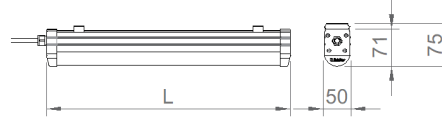

Order Code	W	Lm	CCT	CRI	L (mm)
07108.14.40.057	44	5720	4000	Ra>80	1430