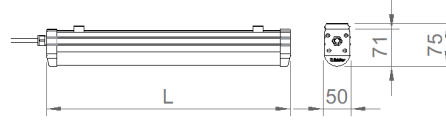

Draw-MV

Indoor Lighting - Industrial Lighting

Colour Options

Ral 9006

TECHNICAL INFORMATION

Housing	CO-EX Extrusion PC Profile
Side Cover	PC Injection
Diffuser	PC Opal Diffuser
Dimensions(mm)	50(W) x 71(H)

OPTICAL SPECIFICATIONS

Optics	Symmetrical
Light Output Angle	120°
UGR Value	UGR ≤ 22
CRI	CRI ≥ 80
Color Bin Value	Mc Adams ≤ 3

ELECTRICAL

Power (W)	18-44W
Power Factor	>0.95
Light Source	Mid Power LED
Cabling	Halogen-Free
Input Voltage	220-240V AC / 50-60 Hz
LED Driver	High Efficiency Constant Current Output
Ambient Temperature	-20°C / +50°C
LED Lifetime L80B50	>50.000 Hour

ASSEMBLY

Installation Type	Surface Mounted
Mounting Apparatus	Metal Bracket

Order Code	W	Lm	CCT	CRI	L (mm)
07108.06.40.021	18	2300	4000	Ra>80	595
07108.09.40.028	21	2730	4000	Ra>80	875
07108.12.40.039	30	3900	4000	Ra>80	1155
07108.14.40.057	44	5720	4000	Ra>80	1430