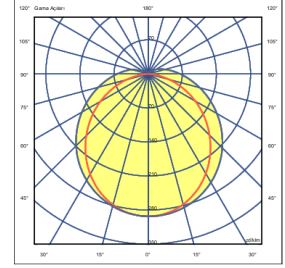

Order Code	W	Lm	CCT	CRI	L (mm)
07108.06.40.021	18	2300	4000	Ra>80	595
07108.09.40.028	21	2730	4000	Ra>80	875
07108.12.40.039	30	3900	4000	Ra>80	1155
07108.14.40.057	44	5720	4000	Ra>80	1430