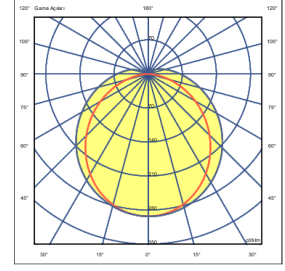

Order Code	W	Lm	CCT	CRI	L (mm)
07108.06.40.021	18	2300	4000	Ra>80	595
07108.09.40.028	21	2730	4000	Ra>80	875
07108.12.40.039	30	3900	4000	Ra>80	1155
07108.14.40.057	44	5720	4000	Ra>80	1430