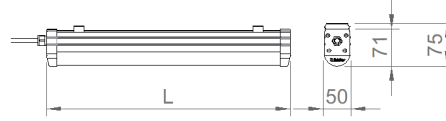

Order Code	W	Lm	CCT	CRI	L (mm)
07108.06.40.021	18	2300	4000	Ra>80	595
07108.09.40.028	21	2730	4000	Ra>80	875
07108.12.40.039	30	3900	4000	Ra>80	1155
07108.14.40.057	44	5720	4000	Ra>80	1430