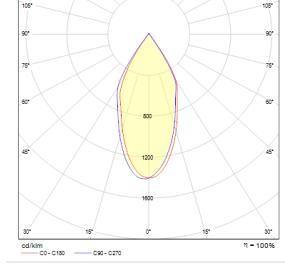

Perla-SK3

Indoor Lighting - Spot Lighting

Colour Options

Order Code	W	Lm	Angle	CCT	CRI	WxLxH (mm)
05480.11.30.021	3X11	3x930	35°	3000	Ra>80	100x310x130
05480.11.40.023	3X11	3x990	35°	4000	Ra>80	100x310x130

TECHNICAL INFORMATION

Housing	Metal Sheet
Frame	Aluminum Injection
Reflector	Metallized Surface Optics
Paint	Electrostatic Powder Paint

OPTICAL SPECIFICATIONS

Optics	Symmetrical
Light Output Angle	35°
UGR Value	UGR ≤ 22
CRI	CRI ≥ 80
Color Bin Value	Mc Adams ≤ 3