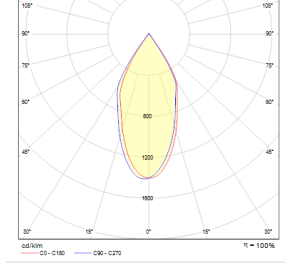

Perla-SK3

Indoor Lighting - Spot Lighting

Colour Options

Order Code	W	Lm	Angle	CCT	CRI	WxLxH (mm)
05480.11.30.021	3X11	3x930	35°	3000	Ra>80	100x310x130
05480.11.40.023	3X11	3x990	35°	4000	Ra>80	100x310x130

TECHNICAL INFORMATION

Housing	Metal Sheet
Frame	Aluminum Injection
Reflector	Metallized Surface Optics
Paint	Electrostatic Powder Paint

OPTICAL SPECIFICATIONS

Optics	Symmetrical
Light Output Angle	35°
UGR Value	UGR ≤ 22
CRI	CRI ≥ 80
Color Bin Value	Mc Adams ≤ 3