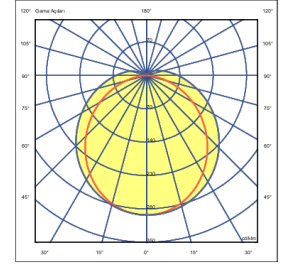

Draw-M

Indoor Lighting - Industrial Lighting

Colour Options

Ral 9006

TECHNICAL INFORMATION

Housing CO-EX Extrusion PC Profile
Side Cover PC Injection
Diffuser PC Opal Diffuser
Dimensions(mm) 53(W) x 58(H)

OPTICAL SPECIFICATIONS

Optics Symmetric
Light Output Angle 120°
UGR Value UGR ≤ 25
CRI CRI ≥ 80
Color Bin Value Mc Adams ≤ 3

ELECTRICAL

Power (W) 17-53W
Power Factor >0.95
Light Source SMD Mid Power LED
Cabling Halogen-Free
Input Voltage 220-240V AC / 50-60 Hz
LED Driver High Efficiency Constant Current Output
Ambient Temperature -20°C / +50°C
LED Lifetime L80B50 >50.000 Hour

OPTIONAL

- DALI - 1-10V DIM
- Emergency Kit (1h/3h) - 2700K ~ 6500K

ASSEMBLY

Installation Type Surface Mounted
Mounting Apparatus Metal Bracket

GLOW WIRE
650°C

IP
65

IK
09

Order Code	W	Lm	CCT	CRI	L (mm)	Kg
07102.11.40.058	53	6800	4000	Ra>80	1410	1,00