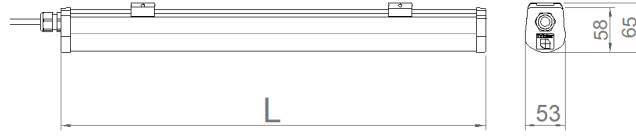

Draw-M

Indoor Lighting - Industrial Lighting

Colour Options

Ral 9006

TECHNICAL INFORMATION

Housing CO-EX Extrusion PC Profile
Side Cover PC Injection
Diffuser PC Opal Diffuser
Dimensions(mm) 53(W) x 58(H)

OPTICAL SPECIFICATIONS

OPTIONAL

- DALI - 1-10V DIM
 - Emergency Kit (1h/3h) - 2700K ~ 6500K

ASSEMBLY

Installation Type Surface Mounted
Mounting Apparatus Metal Bracket

GLOW WIRE
650°C

IP
65

IK
09

Order Code	W	Lm	CCT	CRI	L (mm)	Kg
07102.11.40.058	53	6800	4000	Ra>80	1410	1,00