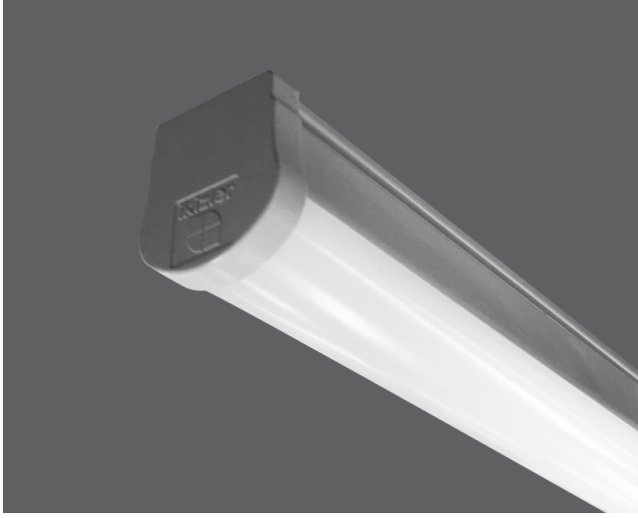

Draw-M

Indoor Lighting - Industrial Lighting

Colour Options

Ral 9006

TECHNICAL INFORMATION

Housing CO-EX Extrusion PC Profile
Side Cover PC Injection
Diffuser PC Opal Diffuser
Dimensions(mm) 53(W) x 58(H)

OPTICAL SPECIFICATIONS

Optics Symmetric
Light Output Angle 120°
UGR Value UGR ≤ 25
CRI CRI ≥ 80
Color Bin Value Mc Adams ≤ 3

ELECTRICAL

Power (W) 17-53W
Power Factor >0.95
Light Source SMD Mid Power LED
Cabling Halogen-Free
Input Voltage 220-240V AC / 50-60 Hz
LED Driver High Efficiency Constant Current Output
Ambient Temperature -20°C / +50°C
LED Lifetime L80B50 >50.000 Hour

OPTIONAL

- DALI - 1-10V DIM
 - Emergency Kit (1h/3h) - 2700K ~ 6500K

ASSEMBLY

Installation Type Surface Mounted
Mounting Apparatus Metal Bracket

GLOW WIRE
650°C

IP
65

IK
09

Order Code	W	Lm	CCT	CRI	L (mm)	Kg
07102.11.40.058	53	6800	4000	Ra>80	1410	1,00