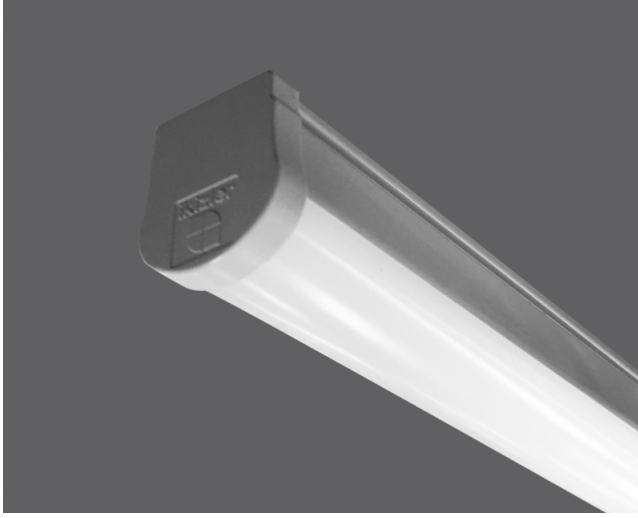

Draw-M

Indoor Lighting - Industrial Lighting

Colour Options

Ral 9006

TECHNICAL INFORMATION

Housing CO-EX Extrusion PC Profile
Side Cover PC Injection
Diffuser PC Opal Diffuser
Dimensions(mm) 53(W) x 58(H)

OPTICAL SPECIFICATIONS

Optics Symmetric
Light Output Angle 120°
UGR Value UGR ≤ 25
CRI CRI ≥ 80
Color Bin Value Mc Adams ≤ 3

ELECTRICAL

Power (W) 17-53W
Power Factor >0.95
Light Source SMD Mid Power LED
Cabling Halogen-Free
Input Voltage 220-240V AC / 50-60 Hz
LED Driver High Efficiency Constant Current Output
Ambient Temperature -20°C / +50°C
LED Lifetime L80B50 >50.000 Hour

OPTIONAL

- DALI - 1-10V DIM
 - Emergency Kit (1h/3h) - 2700K ~ 6500K

ASSEMBLY

Installation Type Surface Mounted
Mounting Apparatus Metal Bracket

GLOW WIRE
650°C

IP
65

IK
09

Order Code	W	Lm	CCT	CRI	L (mm)	Kg
07102.11.40.048	42	5800	4000	Ra>80	1410	1,00