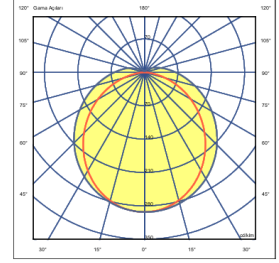

Draw-M

Indoor Lighting - Industrial Lighting

Colour Options

Ral 9006

TECHNICAL INFORMATION

Housing CO-EX Extrusion PC Profile
Side Cover PC Injection
Diffuser PC Opal Diffuser
Dimensions(mm) 53(W) x 58(H)

OPTICAL SPECIFICATIONS

Optics Symmetric
Light Output Angle 120°
UGR Value UGR ≤ 25
CRI CRI ≥ 80
Color Bin Value Mc Adams ≤ 3

ELECTRICAL

Power (W) 17-53W
Power Factor >0.95
Light Source SMD Mid Power LED
Cabling Halogen-Free
Input Voltage 220-240V AC / 50-60 Hz
LED Driver High Efficiency Constant Current Output
Ambient Temperature -20°C / +50°C
LED Lifetime L80B50 >50.000 Hour

OPTIONAL

- DALI - 1-10V DIM
- Emergency Kit (1h/3h) - 2700K ~ 6500K

ASSEMBLY

Installation Type Surface Mounted
Mounting Apparatus Metal Bracket

GLOW WIRE
650°C

IP
65

IK
09

Order Code	W	Lm	CCT	CRI	L (mm)	Kg
07102.11.40.048	42	5800	4000	Ra>80	1410	1,00