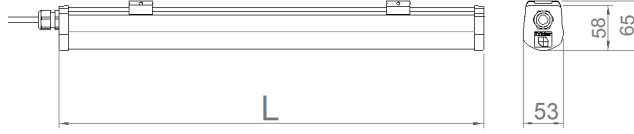

Draw-M

Indoor Lighting - Industrial Lighting

Colour Options

Ral 9006

TECHNICAL INFORMATION

Housing CO-EX Extrusion PC Profile
Side Cover PC Injection
Diffuser PC Opal Diffuser
Dimensions(mm) 53(W) x 58(H)

OPTICAL SPECIFICATIONS

Optics Symmetric
Light Output Angle 120°
UGR Value UGR ≤ 25
CRI CRI ≥ 80
Color Bin Value Mc Adams ≤ 3

ELECTRICAL

Power (W) 17-53W
Power Factor >0.95
Light Source SMD Mid Power LED
Cabling Halogen-Free
Input Voltage 220-240V AC / 50-60 Hz
LED Driver High Efficiency Constant Current Output
Ambient Temperature -20°C / +50°C
LED Lifetime L80B50 >50.000 Hour

OPTIONAL

- DALI - 1-10V DIM
 - Emergency Kit (1h/3h) - 2700K ~ 6500K

ASSEMBLY

Installation Type Surface Mounted
Mounting Apparatus Metal Bracket

GLOW WIRE
650°C

IP
65

IK
09

Order Code	W	Lm	CCT	CRI	L (mm)	Kg
07102.11.40.048	42	5800	4000	Ra>80	1410	1,00