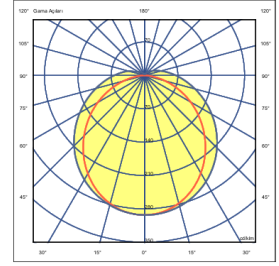

Draw-M

Indoor Lighting - Industrial Lighting

Colour Options

Ral 9006

TECHNICAL INFORMATION

Housing CO-EX Extrusion PC Profile
Side Cover PC Injection
Diffuser PC Opal Diffuser
Dimensions(mm) 53(W) x 58(H)

OPTICAL SPECIFICATIONS

Optics Symmetric
Light Output Angle 120°
UGR Value UGR ≤ 25
CRI CRI ≥ 80
Color Bin Value Mc Adams ≤ 3

ELECTRICAL

Power (W) 17-53W
Power Factor >0.95
Light Source SMD Mid Power LED
Cabling Halogen-Free
Input Voltage 220-240V AC / 50-60 Hz
LED Driver High Efficiency Constant Current Output
Ambient Temperature -20°C / +50°C
LED Lifetime L80B50 >50.000 Hour

OPTIONAL

- DALI - 1-10V DIM
- Emergency Kit (1h/3h) - 2700K ~ 6500K

ASSEMBLY

Installation Type Surface Mounted
Mounting Apparatus Metal Bracket

GLOW WIRE
650°C

IP
65

IK
09

Order Code	W	Lm	CCT	CRI	L (mm)	Kg
07102.11.40.039	34	4800	4000	Ra>80	1130	0,85