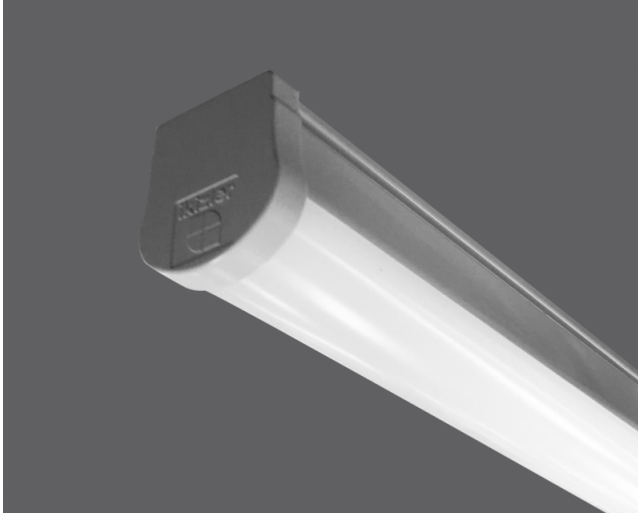

Draw-M

Indoor Lighting - Industrial Lighting

Colour Options

Ral 9006

TECHNICAL INFORMATION

Housing CO-EX Extrusion PC Profile
Side Cover PC Injection
Diffuser PC Opal Diffuser
Dimensions(mm) 53(W) x 58(H)

OPTICAL SPECIFICATIONS

Optics Symmetric
Light Output Angle 120°
UGR Value UGR ≤ 25
CRI CRI ≥ 80
Color Bin Value Mc Adams ≤ 3

ELECTRICAL

Power (W) 17-53W
Power Factor >0.95
Light Source SMD Mid Power LED
Cabling Halogen-Free
Input Voltage 220-240V AC / 50-60 Hz
LED Driver High Efficiency Constant Current Output
Ambient Temperature -20°C / +50°C
LED Lifetime L80B50 >50.000 Hour

OPTIONAL

- DALI - 1-10V DIM
 - Emergency Kit (1h/3h) - 2700K ~ 6500K

ASSEMBLY

Installation Type Surface Mounted
Mounting Apparatus Metal Bracket

GLOW WIRE
650°C

IP
65

IK
09

Order Code	W	Lm	CCT	CRI	L (mm)	Kg
07102.11.40.039	34	4800	4000	Ra>80	1130	0,85