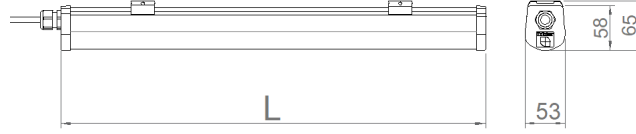

Draw-M

Indoor Lighting - Industrial Lighting

Colour Options

Ral 9006

TECHNICAL INFORMATION

Housing CO-EX Extrusion PC Profile
Side Cover PC Injection
Diffuser PC Opal Diffuser
Dimensions(mm) 53(W) x 58(H)

OPTICAL SPECIFICATIONS

Optics Symmetric
Light Output Angle 120°
UGR Value UGR ≤ 25
CRI CRI ≥ 80
Color Bin Value Mc Adams ≤ 3

ELECTRICAL

Power (W) 17-53W
Power Factor >0.95
Light Source SMD Mid Power LED
Cabling Halogen-Free
Input Voltage 220-240V AC / 50-60 Hz
LED Driver High Efficiency Constant Current Output
Ambient Temperature -20°C / +50°C
LED Lifetime L80B50 >50.000 Hour

OPTIONAL

- DALI - 1-10V DIM
 - Emergency Kit (1h/3h) - 2700K ~ 6500K

ASSEMBLY

Installation Type Surface Mounted
Mounting Apparatus Metal Bracket

GLOW WIRE
650°C

IP
65

IK
09

Order Code	W	Lm	CCT	CRI	L (mm)	Kg
07102.11.40.039	34	4800	4000	Ra>80	1130	0,85