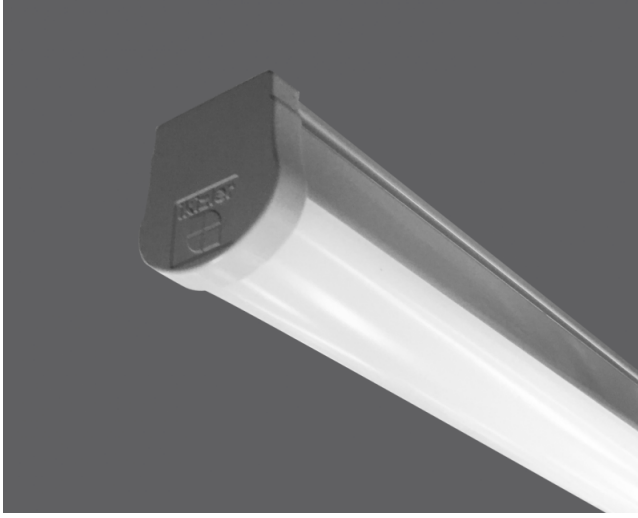

# Draw-M

Indoor Lighting - Industrial Lighting

Colour Options

Ral 9006

## TECHNICAL INFORMATION

**Housing** CO-EX Extrusion PC Profile  
**Side Cover** PC Injection  
**Diffuser** PC Opal Diffuser  
**Dimensions(mm)** 53(W) x 58(H)