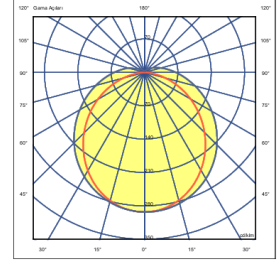

Draw-M

Indoor Lighting - Industrial Lighting

Colour Options

Ral 9006

TECHNICAL INFORMATION

Housing CO-EX Extrusion PC Profile
Side Cover PC Injection
Diffuser PC Opal Diffuser
Dimensions(mm) 53(W) x 58(H)

OPTICAL SPECIFICATIONS

Optics Symmetric
Light Output Angle 120°
UGR Value UGR ≤ 25
CRI CRI ≥ 80
Color Bin Value Mc Adams ≤ 3

ELECTRICAL

Power (W) 17-53W
Power Factor >0.95
Light Source SMD Mid Power LED
Cabling Halogen-Free
Input Voltage 220-240V AC / 50-60 Hz
LED Driver High Efficiency Constant Current Output
Ambient Temperature -20°C / +50°C
LED Lifetime L80B50 >50.000 Hour

OPTIONAL

- DALI - 1-10V DIM
- Emergency Kit (1h/3h) - 2700K ~ 6500K

ASSEMBLY

Installation Type Surface Mounted
Mounting Apparatus Metal Bracket

GLOW WIRE
650°C

IP
65

IK
09

Order Code	W	Lm	CCT	CRI	L (mm)	Kg
07102.11.30.055	53	6700	3000	Ra>80	1410	1,00