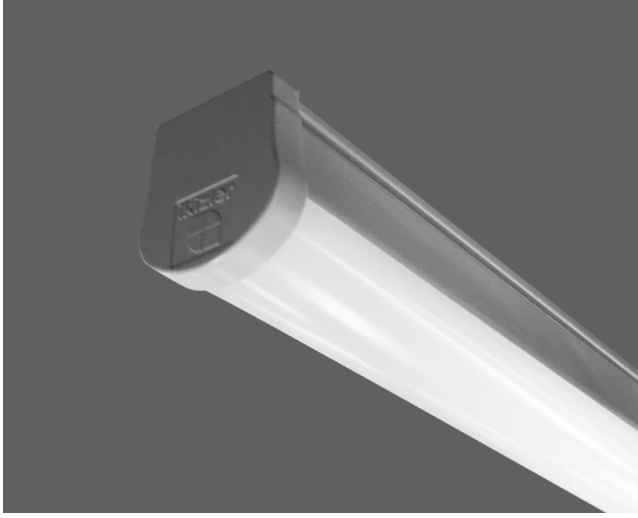

Draw-M

Indoor Lighting - Industrial Lighting

Colour Options

Ral 9006

TECHNICAL INFORMATION

Housing CO-EX Extrusion PC Profile
Side Cover PC Injection
Diffuser PC Opal Diffuser
Dimensions(mm) 53(W) x 58(H)

OPTICAL SPECIFICATIONS

Optics Symmetric
Light Output Angle 120°
UGR Value UGR ≤ 25
CRI CRI ≥ 80
Color Bin Value Mc Adams ≤ 3

ELECTRICAL

Power (W) 17-53W
Power Factor >0.95
Light Source SMD Mid Power LED
Cabling Halogen-Free
Input Voltage 220-240V AC / 50-60 Hz
LED Driver High Efficiency Constant Current Output
Ambient Temperature -20°C / +50°C
LED Lifetime L80B50 >50.000 Hour

OPTIONAL

- DALI - 1-10V DIM
 - Emergency Kit (1h/3h) - 2700K ~ 6500K

ASSEMBLY

Installation Type Surface Mounted
Mounting Apparatus Metal Bracket

GLOW WIRE
650°C

IP
65

IK
09

Order Code	W	Lm	CCT	CRI	L (mm)	Kg
07102.11.30.037	34	4700	3000	Ra>80	1130	0,85