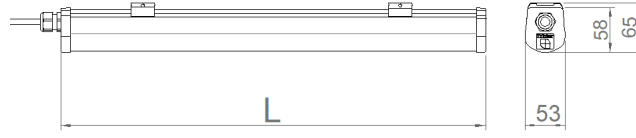

Draw-M

Indoor Lighting - Industrial Lighting

Colour Options

Ral 9006

TECHNICAL INFORMATION

Housing CO-EX Extrusion PC Profile
Side Cover PC Injection
Diffuser PC Opal Diffuser
Dimensions(mm) 53(W) x 58(H)

OPTICAL SPECIFICATIONS

OPTIONAL

- DALI - 1-10V DIM
 - Emergency Kit (1h/3h) - 2700K ~ 6500K

ASSEMBLY

Installation Type Surface Mounted
Mounting Apparatus Metal Bracket

GLOW WIRE
650°C

IP
65

IK
09

Order Code	W	Lm	CCT	CRI	L (mm)	Kg
07102.11.30.037	34	4700	3000	Ra>80	1130	0,85