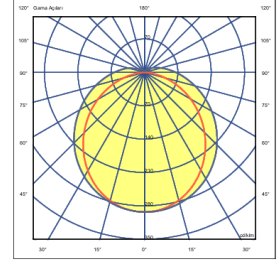

Draw-M

Indoor Lighting - Industrial Lighting

Colour Options

TECHNICAL INFORMATION

Housing CO-EX Extrusion PC Profile
Side Cover PC Injection
Diffuser PC Opal Diffuser
Dimensions(mm) 53(W) x 58(H)

OPTICAL SPECIFICATIONS

Optics Symmetric
Light Output Angle 120°
UGR Value UGR ≤ 25
CRI CRI ≥ 80
Color Bin Value Mc Adams ≤ 3

ELECTRICAL

Power (W) 17-53W
Power Factor >0.95
Light Source SMD Mid Power LED
Cabling Halogen-Free
Input Voltage 220-240V AC / 50-60 Hz
LED Driver High Efficiency Constant Current Output
Ambient Temperature -20°C / +50°C
LED Lifetime L80B50 >50.000 Hour

OPTIONAL

- DALI - 1-10V DIM
- Emergency Kit (1h/3h) - 2700K ~ 6500K

ASSEMBLY

Installation Type Surface Mounted
Mounting Apparatus Metal Bracket

Order Code	W	Lm	CCT	CRI	L (mm)	Kg
07102.05.30.018	17	2100	3000	Ra>80	570	0,53
07102.05.40.019	17	2200	4000	Ra>80	570	0,53
07102.08.30.028	25	3300	3000	Ra>80	870	0,70
07102.08.40.029	25	3400	4000	Ra>80	870	0,70
07102.11.30.037	34	4700	3000	Ra>80	1130	0,85
07102.11.40.039	34	4800	4000	Ra>80	1130	0,85
07102.11.30.047	42	5700	3000	Ra>80	1410	1,00
07102.11.40.048	42	5800	4000	Ra>80	1410	1,00
07102.11.30.055	53	6700	3000	Ra>80	1410	1,00
07102.11.40.058	53	6800	4000	Ra>80	1410	1,00