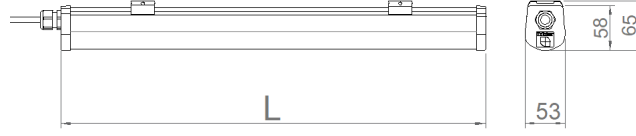

Draw-M

Indoor Lighting - Industrial Lighting

Colour Options

TECHNICAL INFORMATION

Housing CO-EX Extrusion PC Profile
Side Cover PC Injection
Diffuser PC Opal Diffuser
Dimensions(mm) 53(W) x 58(H)

OPTICAL SPECIFICATIONS

Optics Symmetric
Light Output Angle 120°
UGR Value UGR ≤ 25
CRI CRI ≥ 80
Color Bin Value Mc Adams ≤ 3

ELECTRICAL

Power (W) 17-53W
Power Factor >0.95
Light Source SMD Mid Power LED
Cabling Halogen-Free
Input Voltage 220-240V AC / 50-60 Hz
LED Driver High Efficiency Constant Current Output
Ambient Temperature -20°C / +50°C
LED Lifetime L80B50 >50.000 Hour

OPTIONAL

- DALI - 1-10V DIM
- Emergency Kit (1h/3h) - 2700K ~ 6500K

ASSEMBLY

Installation Type Surface Mounted
Mounting Apparatus Metal Bracket

Order Code	W	Lm	CCT	CRI	L (mm)	Kg
07102.05.30.018	17	2100	3000	Ra>80	570	0,53
07102.05.40.019	17	2200	4000	Ra>80	570	0,53
07102.08.30.028	25	3300	3000	Ra>80	870	0,70
07102.08.40.029	25	3400	4000	Ra>80	870	0,70
07102.11.30.037	34	4700	3000	Ra>80	1130	0,85
07102.11.40.039	34	4800	4000	Ra>80	1130	0,85
07102.11.30.047	42	5700	3000	Ra>80	1410	1,00
07102.11.40.048	42	5800	4000	Ra>80	1410	1,00
07102.11.30.055	53	6700	3000	Ra>80	1410	1,00
07102.11.40.058	53	6800	4000	Ra>80	1410	1,00