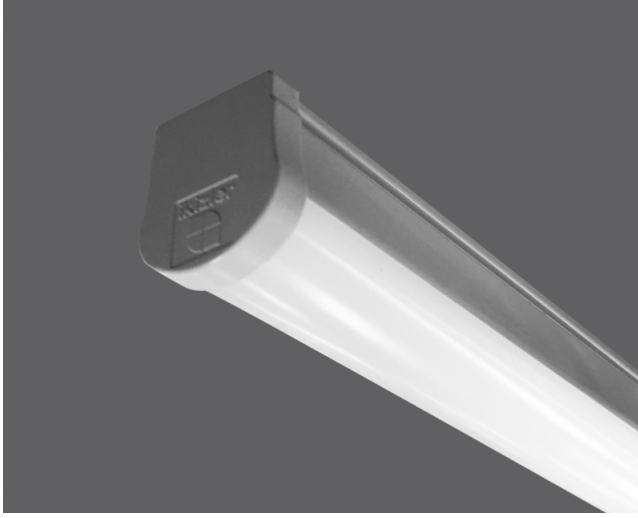

Draw-M

Indoor Lighting - Industrial Lighting

Colour Options

TECHNICAL INFORMATION

Housing CO-EX Extrusion PC Profile
Side Cover PC Injection
Diffuser PC Opal Diffuser
Dimensions(mm) 53(W) x 58(H)

OPTICAL SPECIFICATIONS

Optics Symmetric
Light Output Angle 120°
UGR Value UGR ≤ 25
CRI CRI ≥ 80
Color Bin Value Mc Adams ≤ 3

ELECTRICAL

Power (W) 17-53W
Power Factor >0.95
Light Source SMD Mid Power LED
Cabling Halogen-Free
Input Voltage 220-240V AC / 50-60 Hz
LED Driver High Efficiency Constant Current Output
Ambient Temperature -20°C / +50°C
LED Lifetime L80B50 >50.000 Hour