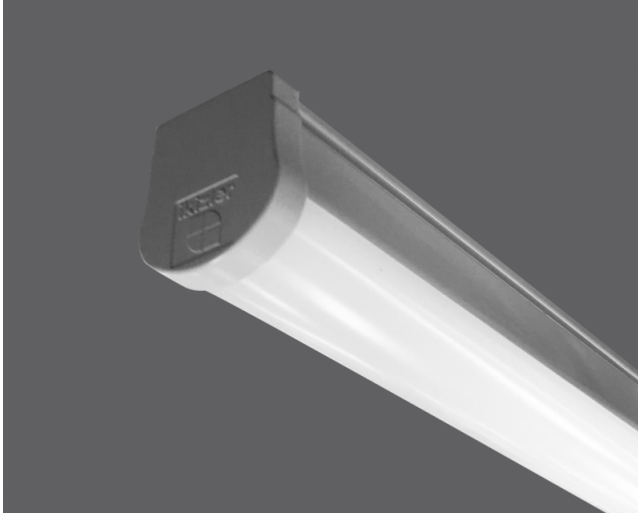

# Draw-M

Indoor Lighting - Industrial Lighting

## Colour Options

## TECHNICAL INFORMATION

**Housing** CO-EX Extrusion PC Profile  
**Side Cover** PC Injection  
**Diffuser** PC Opal Diffuser  
**Dimensions(mm)** 53(W) x 58(H)