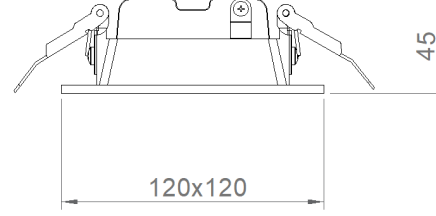

## ASSEMBLY

<b>Installation Type</b>	Under Plaster
<b>Mounting</b>	Steel Spring
<b>Apparatus</b>	

Order Code	W	Lm	Angle	CCT	CRI	WxLxH (mm)	Ceiling Cutting (mm)
05276.11.30.018	20	1970	80°	3000	Ra>80	120x120x45	100x100