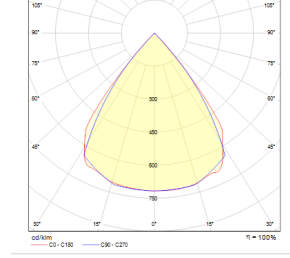

Order Code	W	Lm	Angle	CCT	CRI	WxLxH (mm)	Ceiling Cutting (mm)
05276.11.30.018	20	1970	80°	3000	Ra>80	120x120x45	100x100