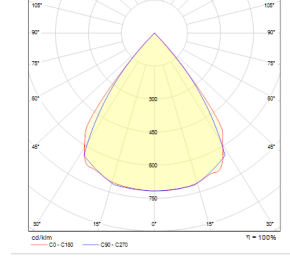

Epic-W

Indoor Lighting - Spot Lighting

Colour Options

TECHNICAL INFORMATION

Housing	Aluminum Injection
Reflector	Anti-Glare White Optics
Paint	Electrostatic Powder Paint

OPTICAL SPECIFICATIONS

Optics	Symmetrical
Light Output Angle	80°
UGR Value	UGR ≤ 19
CRI	CRI ≥ 80
Color Bin Value	Mc Adams ≤ 3

Order Code	W	Lm	Angle	CCT	CRI	WxLxH (mm)	Ceiling Cutting (mm)
05276.11.30.009	10	970	80°	3000	Ra>80	120x120x45	100x100
05276.11.40.010	10	1110	80°	4000	Ra>80	120x120x45	100x100
05276.11.30.018	20	1970	80°	3000	Ra>80	120x120x45	100x100
05276.11.40.021	20	2270	80°	4000	Ra>80	120x120x45	100x100