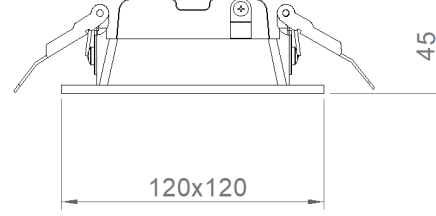

Order Code	W	Lm	Angle	CCT	CRI	WxLxH (mm)	Ceiling Cutting (mm)
05276.11.30.009	10	970	80°	3000	Ra>80	120x120x45	100x100
05276.11.40.010	10	1110	80°	4000	Ra>80	120x120x45	100x100
05276.11.30.018	20	1970	80°	3000	Ra>80	120x120x45	100x100
05276.11.40.021	20	2270	80°	4000	Ra>80	120x120x45	100x100