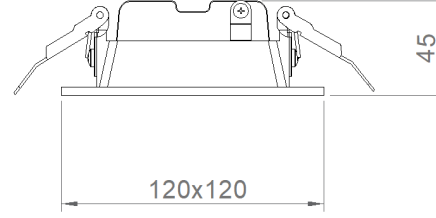

Order Code	W	Lm	Angle	CCT	CRI	WxLxH (mm)	Ceiling Cutting (mm)
05276.11.30.009	10	970	80°	3000	Ra>80	120x120x45	100x100
05276.11.40.010	10	1110	80°	4000	Ra>80	120x120x45	100x100
05276.11.30.018	20	1970	80°	3000	Ra>80	120x120x45	100x100
05276.11.40.021	20	2270	80°	4000	Ra>80	120x120x45	100x100