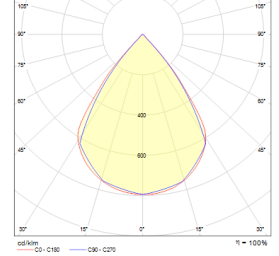

Order Code	W	Lm	Angle	CCT	CRI	Kg
02174.66.30.029	27	3654	80°	3000	Ra>80	3,9
02174.66.40.030	27	4200	80°	4000	Ra>80	3,9