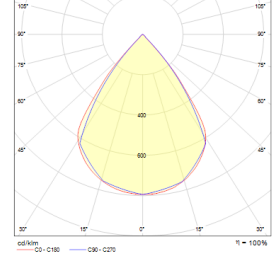

Silverline

Indoor Lighting - Recessed Lighting

Colour Options

Order Code	W	Lm	Angle	CCT	CRI	Kg
02174.66.30.029	33	3654	80°	3000	Ra>80	3,9
02174.66.40.030	33	4200	80°	4000	Ra>80	3,9

TECHNICAL INFORMATION

Body & Frame	Metal Sheet
Profile Body	Aluminum Extrusion Profile
Diffuser	High Transmittance Opal Diffuser
Reflector	Multiple Shiny Silver
Paint	Electrostatic Powder Paint

OPTICAL SPECIFICATIONS

Optics	Symmetrical
Light Output Angle	36°
UGR Value	UGR ≤ 17
CRI	CRI ≥ 80
Color Bin Value	Mc Adams ≤ 3

ELECTRICAL

Power (W)	33W
Power Factor	>0.95
Light Source	SMD Mid Power LED
Cabling	Halogen-Free
Input Voltage	220-240V AC / 50-60 Hz
LED Driver	High Efficiency Constant Current Output
Ambient Temperature	-20°C / +50°C
LED Lifetime L80B50	>50.000 Hour