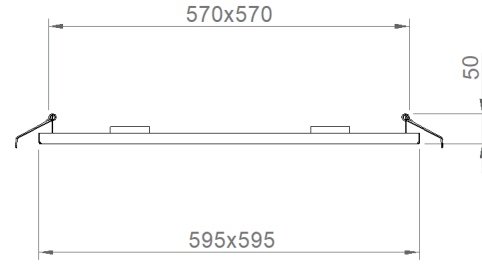

Silverline

Indoor Lighting - Recessed Lighting

Colour Options

Order Code	W	Lm	Angle	CCT	CRI	Kg
02174.66.30.029	33	3654	80°	3000	Ra>80	3,9
02174.66.40.030	33	4200	80°	4000	Ra>80	3,9

TECHNICAL INFORMATION

Body & Frame	Metal Sheet
Profile Body	Aluminum Extrusion Profile
Diffuser	High Transmittance Opal Diffuser
Reflector	Multiple Shiny Silver
Paint	Electrostatic Powder Paint

OPTICAL SPECIFICATIONS

Optics	Symmetrical
Light Output Angle	36°
UGR Value	UGR ≤ 17
CRI	CRI ≥ 80
Color Bin Value	Mc Adams ≤ 3

ELECTRICAL

Power (W)	33W
Power Factor	>0.95
Light Source	SMD Mid Power LED
Cabling	Halogen-Free
Input Voltage	220-240V AC / 50-60 Hz
LED Driver	High Efficiency Constant Current Output
Ambient Temperature	-20°C / +50°C
LED Lifetime L80B50	>50.000 Hour