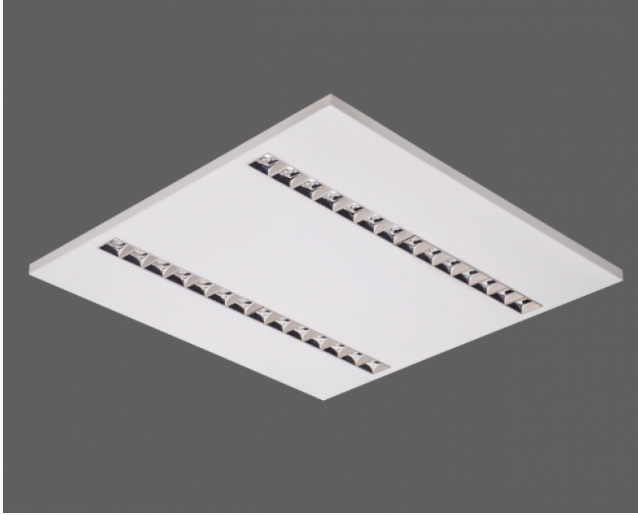

Silverline

Indoor Lighting - Recessed Lighting

Colour Options

Order Code	W	Lm	Angle	CCT	CRI	Kg
02174.66.30.029	33	3654	80°	3000	Ra>80	3,9
02174.66.40.030	33	4200	80°	4000	Ra>80	3,9

TECHNICAL INFORMATION

Body & Frame	Metal Sheet
Profile Body	Aluminum Extrusion Profile
Diffuser	High Transmittance Opal Diffuser
Reflector	Multiple Shiny Silver
Paint	Electrostatic Powder Paint

OPTICAL SPECIFICATIONS

Optics	Symmetrical
Light Output Angle	36°
UGR Value	UGR ≤ 17
CRI	CRI ≥ 80
Color Bin Value	Mc Adams ≤ 3

ELECTRICAL

Power (W)	33W
Power Factor	>0.95
Light Source	SMD Mid Power LED
Cabling	Halogen-Free
Input Voltage	220-240V AC / 50-60 Hz
LED Driver	High Efficiency Constant Current Output
Ambient Temperature	-20°C / +50°C
LED Lifetime L80B50	>50.000 Hour

OPTIONAL

- DALI	- 1-10V DIM
- Tunable White	- Emergency Lighting Unit
- CRI > 90	- 2700K ~ 6500K
- Different RAL Color Options	- Plug-in Connector
- Class-I Protection Class	- PIR Sensor
- AC-DC Supply(MBS)	