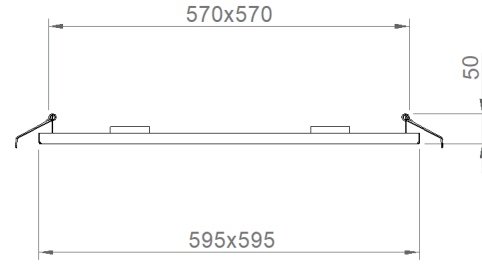

TECHNICAL INFORMATION

Body & Frame	Metal Sheet
Profile Body	Aluminum Extrusion Profile
Diffuser	High Transmittance Opal Diffuser
Reflector	Multiple Shiny Silver
Paint	Electrostatic Powder Paint

OPTICAL SPECIFICATIONS

Optics	Symmetrical
Light Output Angle	36°
UGR Value	UGR ≤ 17
CRI	CRI ≥ 80
Color Bin Value	Mc Adams ≤ 3

ELECTRICAL

Power (W)	33W
Power Factor	>0.95
Light Source	SMD Mid Power LED
Cabling	Halogen-Free
Input Voltage	220-240V AC / 50-60 Hz
LED Driver	High Efficiency Constant Current Output
Ambient Temperature	-20°C / +50°C
LED Lifetime L80B50	>50.000 Hour

OPTIONAL

- DALI	- 1-10V DIM
- Tunable White	- Emergency Lighting Unit
- CRI > 90	- 2700K ~ 6500K
- Different RAL Color Options	- Plug-in Connector
- Class-I Protection Class	- PIR Sensor
- AC-DC Supply(MBS)	

ASSEMBLY

Installation Type Under Plaster

Order Code	W	Lm	Angle	CCT	CRI	Kg
02174.66.30.029	27	3654	80°	3000	Ra>80	3,9
02174.66.40.030	27	4200	80°	4000	Ra>80	3,9