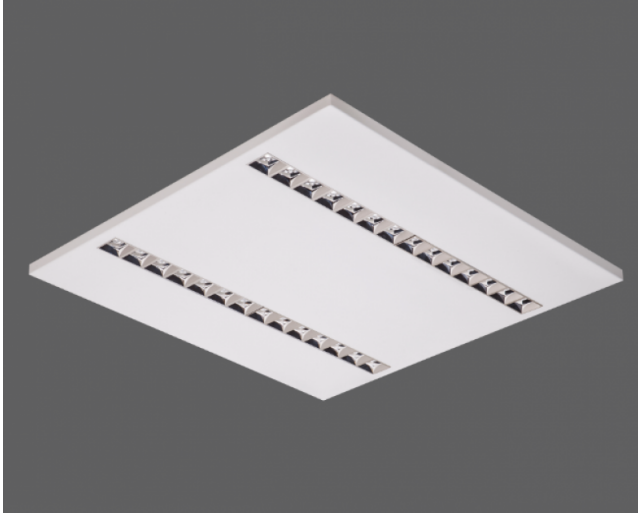

Silverline

Indoor Lighting - Recessed Lighting

Colour Options

TECHNICAL INFORMATION

Body & Frame	Metal Sheet
Profile Body	Aluminum Extrusion Profile
Diffuser	High Transmittance Opal Diffuser
Reflector	Multiple Shiny Silver
Paint	Electrostatic Powder Paint

OPTICAL SPECIFICATIONS

Optics	Symmetrical
Light Output Angle	36°
UGR Value	UGR ≤ 17
CRI	CRI ≥ 80
Color Bin Value	Mc Adams ≤ 3

ELECTRICAL

Power (W)	33W
Power Factor	>0.95
Light Source	SMD Mid Power LED
Cabling	Halogen-Free
Input Voltage	220-240V AC / 50-60 Hz
LED Driver	High Efficiency Constant Current Output
Ambient Temperature	-20°C / +50°C
LED Lifetime L80B50	>50.000 Hour

OPTIONAL

- DALI	- 1-10V DIM
- Tunable White	- Emergency Lighting Unit
- CRI > 90	- 2700K ~ 6500K
- Different RAL Color Options	- Plug-in Connector
- Class-I Protection Class	- PIR Sensor
- AC-DC Supply(MBS)	