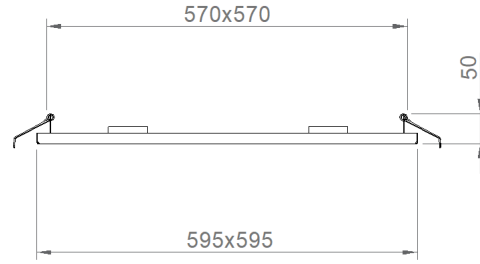

OPTICAL SPECIFICATIONS

Optics	Symmetrical
Light Output Angle	36°
UGR Value	UGR ≤ 17
CRI	CRI ≥ 80
Color Bin Value	Mc Adams ≤ 3

ELECTRICAL

Power (W)	33W
Power Factor	>0.95
Light Source	SMD Mid Power LED
Cabling	Halogen-Free
Input Voltage	220-240V AC / 50-60 Hz
LED Driver	High Efficiency Constant Current Output
Ambient Temperature	-20°C / +50°C
LED Lifetime L80B50	>50.000 Hour

ASSEMBLY

Installation Type Under Plaster

Order Code	W	Lm	Angle	CCT	CRI	Kg
02174.66.30.029	27	3654	80°	3000	Ra>80	3,9
02174.66.40.030	27	4200	80°	4000	Ra>80	3,9