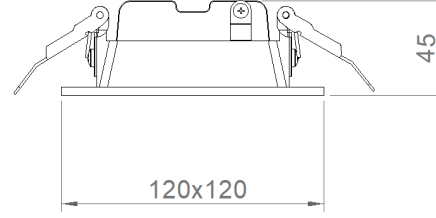

Epic

Indoor Lighting - Spot Lighting

Colour Options

Order Code	W	Lm	Angle	CCT	CRI	WxLxH (mm)	Ceiling Cutting (mm)
05246.11.30.009	10	920	80°	3000	Ra>80	120x120x45	100x100
05246.11.40.010	10	1180	80°	4000	Ra>80	120x120x45	100x100