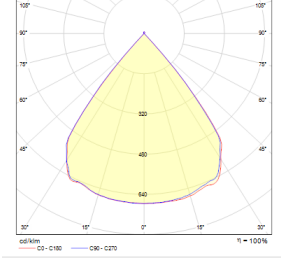

Epic

Indoor Lighting - Spot Lighting

Colour Options

Order Code	W	Lm	Angle	CCT	CRI	WxLxH (mm)	Ceiling Cutting (mm)
05246.11.30.009	10	920	80°	3000	Ra>80	120x120x45	100x100
05246.11.40.010	10	1180	80°	4000	Ra>80	120x120x45	100x100

TECHNICAL INFORMATION

Housing	Aluminum Injection
Reflector	Anti-Glare Optics
Paint	Electrostatic Powder Paint

OPTICAL SPECIFICATIONS

Optics	Symmetrical
Light Output Angle	80°
UGR Value	UGR ≤ 19
CRI	CRI ≥ 80
Color Bin Value	Mc Adams ≤ 3