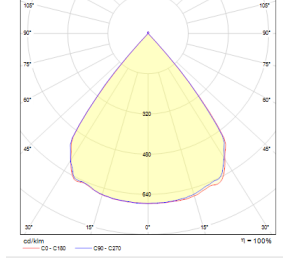

Epic

Indoor Lighting - Spot Lighting

Colour Options

TECHNICAL INFORMATION

Housing	Aluminum Injection
Reflector	Anti-Glare Optics
Paint	Electrostatic Powder Paint

OPTICAL SPECIFICATIONS

Optics	Symmetrical
Light Output Angle	80°
UGR Value	UGR ≤ 19
CRI	CRI ≥ 80
Color Bin Value	Mc Adams ≤ 3

ELECTRICAL

Power (W)	10-20W
Power Factor	>0.95
Light Source	SMD Mid Power LED
Cabling	Halojen-Free
Input Voltage	220-240V AC / 50-60 Hz
LED Driver	Yüksek Verimli Sabit Akım Çıkışlı
Ambient Temperature	-20°C / +50°C
LED Lifetime L80B50	>50.000 Hour

OPTIONAL

- DALI	- 1-10V DIM
- Tunable White	- Emergency Lighting Unit
- CRI > 90	- 2700K ~ 6500K
- Different RAL Color Options	- Plug-in Energy Input Connector
- Class-I Protection Class	- AC-DC Supply(MBS)

ASSEMBLY

Installation Type	Under Plaster
Mounting	Steel Spring
Apparatus	

Order Code	W	Lm	Angle	CCT	CRI	WxLxH (mm)	Ceiling Cutting (mm)
05246.11.30.009	10	920	80°	3000	Ra>80	120x120x45	100x100
05246.11.40.010	10	1180	80°	4000	Ra>80	120x120x45	100x100