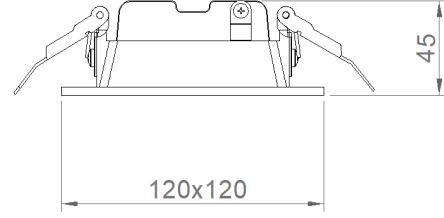

Epic

Indoor Lighting - Spot Lighting

Colour Options

Order Code	W	Lm	Angle	CCT	CRI	WxLxH (mm)	Ceiling Cutting (mm)
05246.11.30.009	10	920	80°	3000	Ra>80	120x120x45	100x100
05246.11.40.010	10	1180	80°	4000	Ra>80	120x120x45	100x100