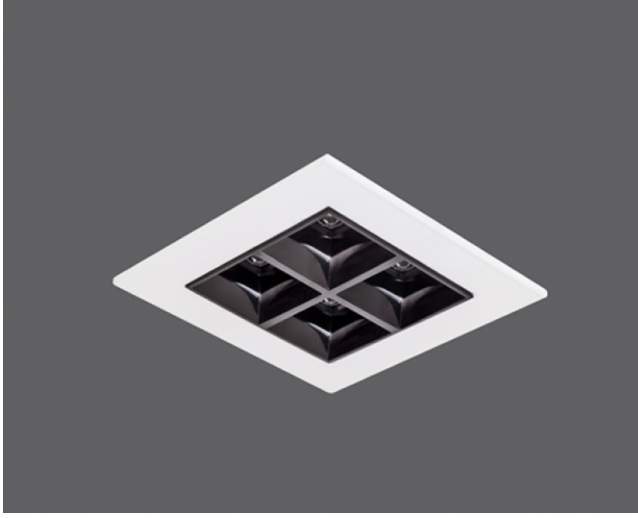

Epic

Indoor Lighting - Spot Lighting

Colour Options

TECHNICAL INFORMATION

Housing	Aluminum Injection
Reflector	Anti-Glare Optics
Paint	Electrostatic Powder Paint

OPTICAL SPECIFICATIONS

Optics	Symmetrical
Light Output Angle	80°
UGR Value	UGR ≤ 19
CRI	CRI ≥ 80
Color Bin Value	Mc Adams ≤ 3

OPTIONAL

- DALI	- 1-10V DIM
- Tunable White	- Emergency Lighting Unit
- CRI > 90	- 2700K ~ 6500K
- Different RAL Color Options	- Plug-in Energy Input Connector
- Class-I Protection Class	- AC-DC Supply(MBS)