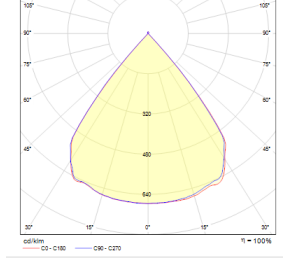

Epic

Indoor Lighting - Spot Lighting

Colour Options

Order Code	W	Lm	Angle	CCT	CRI	WxLxH (mm)	Ceiling Cutting (mm)
05246.11.30.009	10	920	80°	3000	Ra>80	120x120x45	100x100
05246.11.40.010	10	1180	80°	4000	Ra>80	120x120x45	100x100

TECHNICAL INFORMATION

Housing	Aluminum Injection
Reflector	Anti-Glare Optics
Paint	Electrostatic Powder Paint

OPTICAL SPECIFICATIONS

Optics	Symmetrical
Light Output Angle	80°
UGR Value	UGR ≤ 19
CRI	CRI ≥ 80
Color Bin Value	Mc Adams ≤ 3