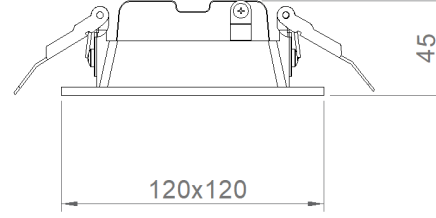

ASSEMBLY

Installation Type	Under Plaster
Mounting	Steel Spring
Apparatus	

Order Code	W	Lm	Angle	CCT	CRI	WxLxH (mm)	Ceiling Cutting (mm)
05246.11.30.009	10	920	80°	3000	Ra>80	120x120x45	100x100
05246.11.40.010	10	1180	80°	4000	Ra>80	120x120x45	100x100