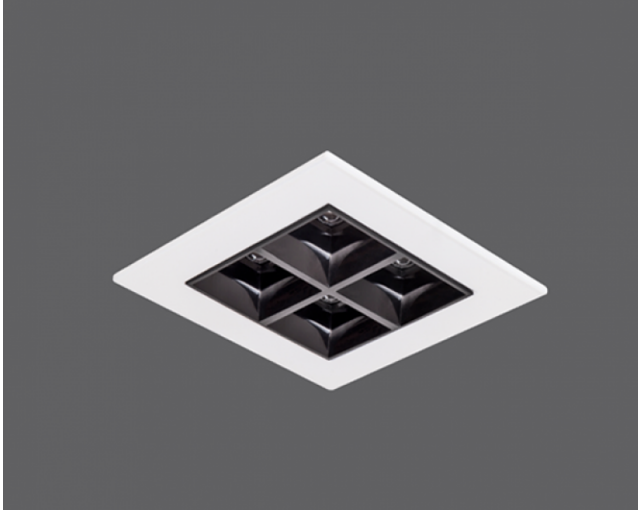

Epic

Indoor Lighting - Spot Lighting

Colour Options

Order Code	W	Lm	Angle	CCT	CRI	WxLxH (mm)	Ceiling Cutting (mm)
05246.11.30.009	10	920	80°	3000	Ra>80	120x120x45	100x100
05246.11.40.010	10	1180	80°	4000	Ra>80	120x120x45	100x100

TECHNICAL INFORMATION

Housing	Aluminum Injection
Reflector	Anti-Glare Optics
Paint	Electrostatic Powder Paint

OPTICAL SPECIFICATIONS

Optics	Symmetrical
Light Output Angle	80°
UGR Value	UGR ≤ 19
CRI	CRI ≥ 80
Color Bin Value	Mc Adams ≤ 3