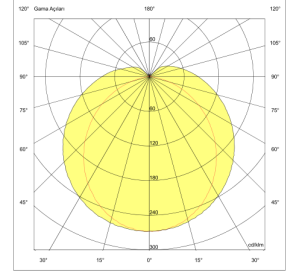

Draw

Indoor Lighting - Industrial Lighting

TECHNICAL INFORMATION

Housing	
Optics	Highly transmissive PC opal diffuser
LED Lifetime	50.000 hours
L80B50	
Mounting System	Surface

OPTICAL SPECIFICATIONS

Light Distribution	Symmetrical
Light Output Angle	120°
UGR Value	80
Color Bin Value	Mc Adams < 3
Color Temperature (CCT)	4000K

ELECTRICAL

Power (W)	26-48W
Power Factor	>95
Light Source	SMD Mid Power LED
Cabling	Halojen-Free
Input Voltage	220-240V / 50-60 Hz

OPTIONAL

DALI
Emergency Lighting Unit

ASSEMBLY

Order Code	W	Lm	CCT	CRI	WxLxH (mm)
07102.67.40.030	26	3000	4000	Ra>80	73x1165x79
07102.67.40.041	37	4160	4000	Ra>80	73x1165x79
07102.67.40.049	46	4930	4000	Ra>80	73x1165x79
07102.67.40.038	32	3800	4000	Ra>80	73x1445x79
07102.67.40.045	40	4800	4000	Ra>80	73x1445x79
07102.67.40.052	48	5200	4000	Ra>80	73x1445x79