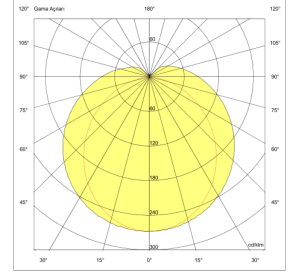

Draw

Indoor Lighting - Industrial Lighting

TECHNICAL INFORMATION

Housing	
Optics	Highly transmissive PC opal diffuser
LED Lifetime	50.000 hours
L80B50	
Mounting System	Surface

OPTICAL SPECIFICATIONS

Light Distribution	Symmetrical
Light Output Angle	120°
UGR Value	80
Color Bin Value	Mc Adams < 3
Color Temperature (CCT)	4000K