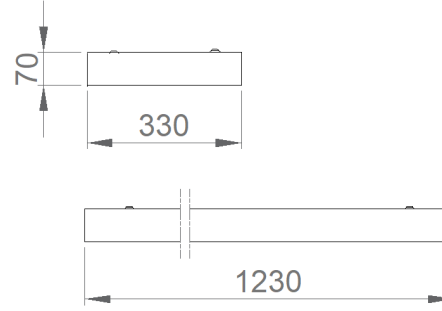

Flat-T 1230

Indoor Lighting - Surface Mounted Lighting

Colour Options

Order Code	W	Lm	CCT	CRI	WxLxH (mm)	Kg
03135.31.30.032	28	2580	3000	Ra>80	330x1230x70	4,5
03135.31.40.033	28	2710	4000	Ra>80	330x1230x70	4,5

TECHNICAL INFORMATION

Housing	Metal Sheet
Diffuser	High Transmittance Opal Diffuser
Paint	Electrostatic Powder Paint

OPTICAL SPECIFICATIONS

Optics	Symmetrical
Light Output Angle	120°
UGR Value	UGR ≤ 22
CRI	CRI ≥ 80
Color Bin Value	Mc Adams ≤ 3