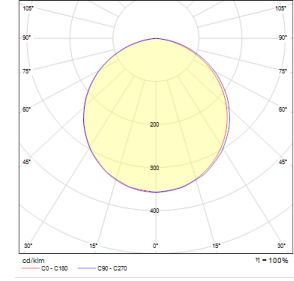

Flat-T 1230

Indoor Lighting - Surface Mounted Lighting

Colour Options

Order Code	W	Lm	CCT	CRI	WxLxH (mm)	Kg
03135.31.30.032	28	2580	3000	Ra>80	330x1230x70	4,5
03135.31.40.033	28	2710	4000	Ra>80	330x1230x70	4,5

TECHNICAL INFORMATION

Housing	Metal Sheet
Diffuser	High Transmittance Opal Diffuser
Paint	Electrostatic Powder Paint

OPTICAL SPECIFICATIONS

Optics	Symmetrical
Light Output Angle	120°
UGR Value	UGR ≤ 22
CRI	CRI ≥ 80
Color Bin Value	Mc Adams ≤ 3