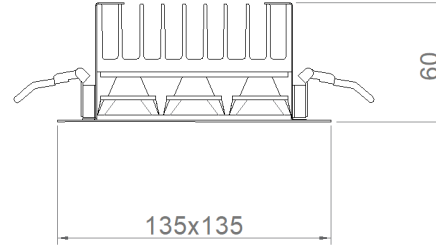

Optics	Symmetrical
Light Output Angle	45°
UGR Value	UGR ≤ 16
CRI	CRI ≥ 80
Color Bin Value	Mc Adams ≤ 3

ELECTRICAL

Power (W)	20W
Power Factor	>0.95
Light Source	SMD High Power LED
Cabling	Halojen-Free
Input Voltage	220-240V AC / 50-60 Hz
LED Driver	High Efficiency Constant Current Output
Ambient Temperature	-20°C / +50°C
LED Lifetime L80B50	>50.000 Hour

OPTIONAL

- DALI	- 1-10V DIM
- Emergency Lighting Unit	- CRI > 90
- 2700K ~ 6500K	- Different RAL Color Options
- Plug-in Energy Input Connector	- Class-I Protection Class
- AC-DC Supply(MBS)	

ASSEMBLY

Installation Type	Under Plaster
Mounting Apparatus	Steel Sheet

Order Code	W	Lm	Angle	CCT	CRI	WxLxH (mm)	Ceiling Cutting (mm)
05245.18.30.021	20	1740	45°	3000	Ra>80	135x135x60	120x120
05245.18.40.022	20	1830	45°	4000	Ra>80	135x135x60	120x120