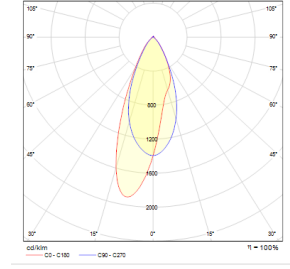

Optics	Symmetrical
Light Output Angle	45°
UGR Value	UGR ≤ 16
CRI	CRI ≥ 80
Color Bin Value	Mc Adams ≤ 3

ELECTRICAL

Power (W)	20W
Power Factor	>0.95
Light Source	SMD High Power LED
Cabling	Halojen-Free
Input Voltage	220-240V AC / 50-60 Hz
LED Driver	High Efficiency Constant Current Output
Ambient Temperature	-20°C / +50°C
LED Lifetime L80B50	>50.000 Hour

Order Code	W	Lm	Angle	CCT	CRI	WxLxH (mm)	Ceiling Cutting (mm)
05245.18.30.021	20	1740	45°	3000	Ra>80	135x135x60	120x120
05245.18.40.022	20	1830	45°	4000	Ra>80	135x135x60	120x120