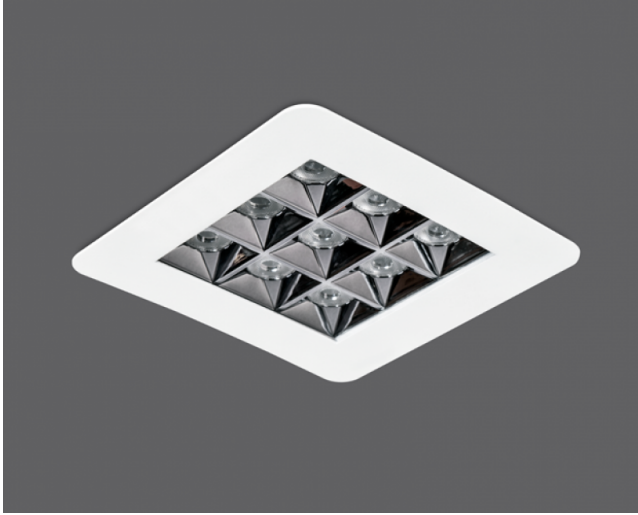

Jewel Mini

Indoor Lighting - Spot Lighting

Colour Options

TECHNICAL INFORMATION

Housing	Extruded Aluminum Profile
Frame	Metal sheet
Reflector	Anti-Glare Optics
Paint	Electrostatic Powder Paint

OPTICAL SPECIFICATIONS

Optics	Symmetrical
Light Output Angle	45°
UGR Value	UGR ≤ 16
CRI	CRI ≥ 80
Color Bin Value	Mc Adams ≤ 3

ELECTRICAL

Power (W)	20W
Power Factor	>0.95
Light Source	SMD High Power LED
Cabling	Halojen-Free
Input Voltage	220-240V AC / 50-60 Hz
LED Driver	High Efficiency Constant Current Output
Ambient Temperature	-20°C / +50°C
LED Lifetime L80B50	>50.000 Hour

OPTIONAL

- DALI	- 1-10V DIM
- Emergency Lighting Unit	- CRI > 90
- 2700K ~ 6500K	- Different RAL Color Options
- Plug-in Energy Input Connector	- Class-I Protection Class
- AC-DC Supply(MBS)	

ASSEMBLY

Installation Type	Under Plaster
Mounting Apparatus	Steel Sheet