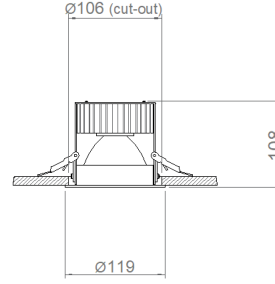

Star Mini

Indoor Lighting - Spot Lighting

Colour Options

Order Code	W	Lm	Angle	CCT	CRI	ØxH (mm)	Cut-out dimensions (mm)	Kg
05110.11.40.028	24	2780	40°	4000	Ra>80	Ø119x108	Ø106	0,6

TECHNICAL INFORMATION

Housing	Extruded Aluminum Profile
Frame	Aluminum Injection
Reflector	Optical with Metallized Surface
Paint	Electrostatic Powder Paint

OPTICAL SPECIFICATIONS

Optics	Symmetrical
Light Output Angle	40°,72°
UGR Value	UGR < 22
CRI	CRI ≥ 80
Color Bin Value	Mc Adams ≤ 3

ELECTRICAL

Power (W)	13-38W
Power Factor	>0.95
Light Source	COB LED
Cabling	Halojen-Free
Input Voltage	220-240V AC / 50-60 Hz
LED Driver	Yüksek Verimli Sabit Akım Çıkışı
Ambient Temperature	-20°C / +50°C
LED Lifetime L80B50	>50.000 Hour