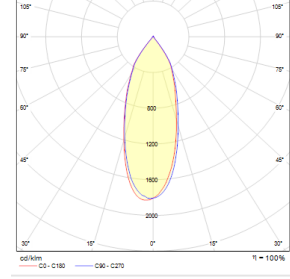

Star Mini

Indoor Lighting - Spot Lighting

Colour Options

Order Code	W	Lm	Angle	CCT	CRI	ØxH (mm)	Cut-out dimensions (mm)	Kg
05110.11.40.028	24	2780	40°	4000	Ra>80	Ø119x108	Ø106	0,6

TECHNICAL INFORMATION

Housing	Extruded Aluminum Profile
Frame	Aluminum Injection
Reflector	Optical with Metallized Surface
Paint	Electrostatic Powder Paint

OPTICAL SPECIFICATIONS

Optics	Symmetrical
Light Output Angle	40°,72°
UGR Value	UGR < 22
CRI	CRI ≥ 80
Color Bin Value	Mc Adams ≤ 3

ELECTRICAL

Power (W)	13-38W
Power Factor	>0.95
Light Source	COB LED
Cabling	Halojen-Free
Input Voltage	220-240V AC / 50-60 Hz
LED Driver	Yüksek Verimli Sabit Akım Çıkışı
Ambient Temperature	-20°C / +50°C
LED Lifetime L80B50	>50.000 Hour