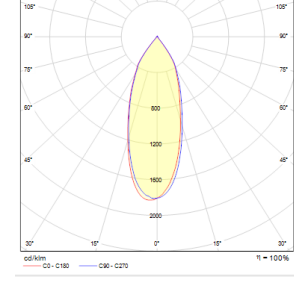

Star Mini

Indoor Lighting - Spot Lighting

Colour Options

TECHNICAL INFORMATION

Housing	Extruded Aluminum Profile
Frame	Aluminum Injection
Reflector	Optical with Metallized Surface
Paint	Electrostatic Powder Paint

OPTICAL SPECIFICATIONS

Optics	Symmetrical
Light Output Angle	40°, 72°
UGR Value	UGR < 22
CRI	CRI ≥ 80
Color Bin Value	Mc Adams ≤ 3

ELECTRICAL

Power (W)	13-38W
Power Factor	>0.95
Light Source	COB LED
Cabling	Halojen-Free
Input Voltage	220-240V AC / 50-60 Hz
LED Driver	Yüksek Verimli Sabit Akım Çıkışı
Ambient Temperature	-20°C / +50°C
LED Lifetime L80B50	>50.000 Hour

OPTIONAL

- DALI	- 1-10V DIM
- Tunable White	- Emergency Lighting Unit
- CRI > 90	- 2700K ~ 6500K
- Different RAL Color Options	- Plug-in Energy Input Connector
- Class-I Protection Class	- AC-DC Supply(MBS)

ASSEMBLY

Installation Type	Under Plaster
Mounting	Steel Spring
Apparatus	

Order Code	W	Lm	Angle	CCT	CRI	ØxH (mm)	Cut-out dimensions (mm)	Kg
05110.11.30.042	39	4275	40°	3000	Ra>80	Ø119x108	Ø106	0,6