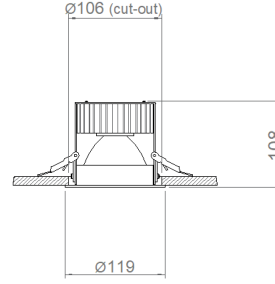

Star Mini

Indoor Lighting - Spot Lighting

Colour Options

TECHNICAL INFORMATION

Housing	Extruded Aluminum Profile
Frame	Aluminum Injection
Reflector	Optical with Metallized Surface
Paint	Electrostatic Powder Paint

OPTICAL SPECIFICATIONS

Optics	Symmetrical
Light Output Angle	40°, 72°
UGR Value	UGR < 22
CRI	CRI ≥ 80
Color Bin Value	Mc Adams ≤ 3

ELECTRICAL

Power (W)	13-38W
Power Factor	>0.95
Light Source	COB LED
Cabling	Halojen-Free
Input Voltage	220-240V AC / 50-60 Hz
LED Driver	Yüksek Verimli Sabit Akım Çıkışı
Ambient Temperature	-20°C / +50°C
LED Lifetime L80B50	>50.000 Hour

OPTIONAL

- DALI	- 1-10V DIM
- Tunable White	- Emergency Lighting Unit
- CRI > 90	- 2700K ~ 6500K
- Different RAL Color Options	- Plug-in Energy Input Connector
- Class-I Protection Class	- AC-DC Supply(MBS)

ASSEMBLY

Installation Type	Under Plaster
Mounting	Steel Spring
Apparatus	

Order Code	W	Lm	Angle	CCT	CRI	ØxH (mm)	Cut-out dimensions (mm)	Kg
05110.11.30.042	39	4275	40°	3000	Ra>80	Ø119x108	Ø106	0,6