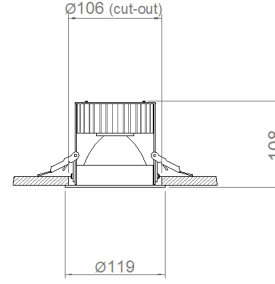

Star Mini

Indoor Lighting - Spot Lighting

Colour Options

Order Code	W	Lm	Angle	CCT	CRI	ØxH (mm)	Cut-out dimensions (mm)	Kg
05110.11.30.027	24	2680	40°	3000	Ra>80	Ø119x108	Ø106	0,6

TECHNICAL INFORMATION

Housing	Extruded Aluminum Profile
Frame	Aluminum Injection
Reflector	Optical with Metallized Surface
Paint	Electrostatic Powder Paint

OPTICAL SPECIFICATIONS

Optics	Symmetrical
Light Output Angle	40°, 72°
UGR Value	UGR < 22
CRI	CRI ≥ 80
Color Bin Value	Mc Adams ≤ 3

ELECTRICAL

Power (W)	13-38W
Power Factor	>0.95
Light Source	COB LED
Cabling	Halojen-Free
Input Voltage	220-240V AC / 50-60 Hz
LED Driver	Yüksek Verimli Sabit Akım Çıkışı
Ambient Temperature	-20°C / +50°C
LED Lifetime L80B50	>50.000 Hour