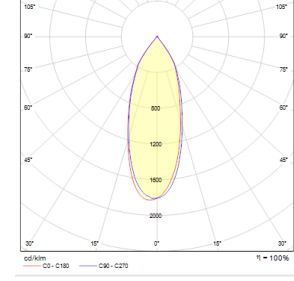

Star Mini

Indoor Lighting - Spot Lighting

Colour Options

Order Code	W	Lm	Angle	CCT	CRI	ØxH (mm)	Cut-out dimensions (mm)	Kg
05110.11.30.027	24	2680	40°	3000	Ra>80	Ø119x108	Ø106	0,6

TECHNICAL INFORMATION

Housing	Extruded Aluminum Profile
Frame	Aluminum Injection
Reflector	Optical with Metallized Surface
Paint	Electrostatic Powder Paint

OPTICAL SPECIFICATIONS

Optics	Symmetrical
Light Output Angle	40°, 72°
UGR Value	UGR < 22
CRI	CRI ≥ 80
Color Bin Value	Mc Adams ≤ 3

ELECTRICAL

Power (W)	13-38W
Power Factor	>0.95
Light Source	COB LED
Cabling	Halojen-Free
Input Voltage	220-240V AC / 50-60 Hz
LED Driver	Yüksek Verimli Sabit Akım Çıkışı
Ambient Temperature	-20°C / +50°C
LED Lifetime L80B50	>50.000 Hour