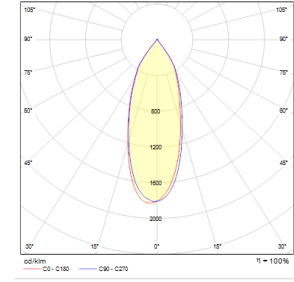

Star Mini

Indoor Lighting - Spot Lighting

Colour Options

TECHNICAL INFORMATION

Housing	Extruded Aluminum Profile
Frame	Aluminum Injection
Reflector	Optical with Metallized Surface
Paint	Electrostatic Powder Paint

OPTICAL SPECIFICATIONS

Optics	Symmetrical
Light Output Angle	40°, 72°
UGR Value	UGR < 22
CRI	CRI ≥ 80
Color Bin Value	Mc Adams ≤ 3

ELECTRICAL

Power (W)	13-38W
Power Factor	>0.95
Light Source	COB LED
Cabling	Halojen-Free
Input Voltage	220-240V AC / 50-60 Hz
LED Driver	Yüksek Verimli Sabit Akım Çıkışı
Ambient Temperature	-20°C / +50°C
LED Lifetime L80B50	>50.000 Hour

OPTIONAL

- DALI	- 1-10V DIM
- Tunable White	- Emergency Lighting Unit
- CRI > 90	- 2700K ~ 6500K
- Different RAL Color Options	- Plug-in Energy Input Connector
- Class-I Protection Class	- AC-DC Supply(MBS)

ASSEMBLY

Installation Type	Under Plaster
Mounting	Steel Spring
Apparatus	

Order Code	W	Lm	Angle	CCT	CRI	ØxH (mm)	Cut-out dimensions (mm)	Kg
05110.11.30.014	13	1500	40°	3000	Ra>80	Ø119x108	Ø106	0,6