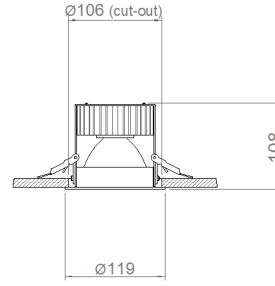

Star Mini

Indoor Lighting - Spot Lighting

Colour Options

TECHNICAL INFORMATION

Housing	Extruded Aluminum Profile
Frame	Aluminum Injection
Reflector	Optical with Metallized Surface
Paint	Electrostatic Powder Paint

OPTICAL SPECIFICATIONS

Optics	Symmetrical
Light Output Angle	40°, 72°
UGR Value	UGR < 22
CRI	CRI ≥ 80
Color Bin Value	Mc Adams ≤ 3

ELECTRICAL

Power (W)	13-38W
Power Factor	>0.95
Light Source	COB LED
Cabling	Halojen-Free
Input Voltage	220-240V AC / 50-60 Hz
LED Driver	Yüksek Verimli Sabit Akım Çıkışı
Ambient Temperature	-20°C / +50°C
LED Lifetime L80B50	>50.000 Hour

ASSEMBLY

Installation Type	Under Plaster
Mounting	Steel Spring
Apparatus	

Order Code	W	Lm	Angle	CCT	CRI	ØxH (mm)	Cut-out dimensions (mm)	Kg
05110.11.30.014	13	1500	40°	3000	Ra>80	Ø119x108	Ø106	0,6