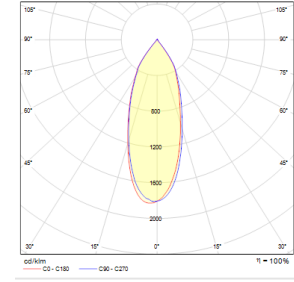

Star Mini

Indoor Lighting - Spot Lighting

Colour Options

TECHNICAL INFORMATION

Housing	Extruded Aluminum Profile
Frame	Aluminum Injection
Reflector	Optical with Metallized Surface
Paint	Electrostatic Powder Paint

OPTICAL SPECIFICATIONS

Optics	Symmetrical
Light Output Angle	36°
UGR Value	UGR < 22
CRI	CRI ≥ 80
Color Bin Value	Mc Adams ≤ 3

ELECTRICAL

Power (W)	13-38W
Power Factor	>0.95
Light Source	COB LED
Cabling	Halojen-Free
Input Voltage	220-240V AC / 50-60 Hz
LED Driver	Yüksek Verimli Sabit Akım Çıkışı
Ambient Temperature	-20°C / +50°C
LED Lifetime L80B50	>50.000 Hour

OPTIONAL

- DALI	- 1-10V DIM
- Tunable White	- Emergency Lighting Unit
- CRI > 90	- 2700K ~ 6500K
- Different RAL Color Options	- Plug-in Energy Input Connector
- Class-I Protection Class	- AC-DC Supply(MBS)

ASSEMBLY

Installation Type	Under Plaster
Mounting	Steel Spring
Apparatus	

Order Code	W	Lm	Angle	CCT	CRI	ØxH (mm)	Cut-out dimensions (mm)	Kg
05110.11.30.014	13	1500	36°	3000	Ra>80	119x108	Ø106	0,6
05110.11.40.024	13	1550	36°	4000	Ra>80	119x108	Ø106	0,6
05110.11.30.023	20	2330	36°	3000	Ra>80	119x108	Ø106	0,6
05110.11.40.024	20	2450	36°	4000	Ra>80	119x108	Ø106	0,6
05110.11.30.040	38	4000	36°	3000	Ra>80	119x108	Ø106	0,6
05110.11.40.041	38	4200	36°	4000	Ra>80	119x108	Ø106	0,6