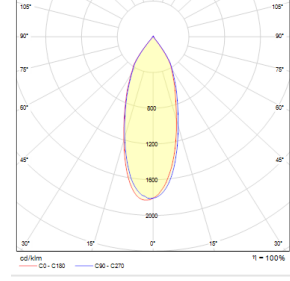

Star Mini

Indoor Lighting - Spot Lighting

Colour Options

TECHNICAL INFORMATION

Housing	Extruded Aluminum Profile
Frame	Aluminum Injection
Reflector	Optical with Metallized Surface
Paint	Electrostatic Powder Paint

OPTICAL SPECIFICATIONS

Optics	Symmetrical
Light Output Angle	36°
UGR Value	UGR < 22
CRI	CRI ≥ 80
Color Bin Value	Mc Adams ≤ 3

ELECTRICAL

Power (W)	13-38W
Power Factor	>0.95
Light Source	COB LED
Cabling	Halojen-Free
Input Voltage	220-240V AC / 50-60 Hz
LED Driver	Yüksek Verimli Sabit Akım Çıkışı
Ambient Temperature	-20°C / +50°C
LED Lifetime L80B50	>50.000 Hour

OPTIONAL

- DALI	- 1-10V DIM
- Tunable White	- Emergency Lighting Unit
- CRI > 90	- 2700K ~ 6500K
- Different RAL Color Options	- Plug-in Energy Input Connector
- Class-I Protection Class	- AC-DC Supply(MBS)

ASSEMBLY

Installation Type	Under Plaster
Mounting	Steel Spring
Apparatus	

Order Code	W	Lm	Angle	CCT	CRI	ØxH (mm)	Cut-out dimensions (mm)	Kg
05110.11.30.014	13	1500	36°	3000	Ra>80	119x108	Ø106	0,6
05110.11.40.024	13	1550	36°	4000	Ra>80	119x108	Ø106	0,6
05110.11.30.023	20	2330	36°	3000	Ra>80	119x108	Ø106	0,6
05110.11.40.024	20	2450	36°	4000	Ra>80	119x108	Ø106	0,6
05110.11.30.040	38	4000	36°	3000	Ra>80	119x108	Ø106	0,6
05110.11.40.041	38	4200	36°	4000	Ra>80	119x108	Ø106	0,6