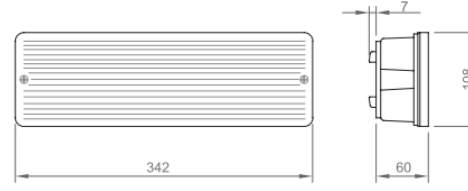

OPTICAL SPECIFICATIONS

UGR Value	UGR ≤ 19
CRI	CRI ≥ 80

ELECTRICAL

Power (W)	2.4W
Power Factor	>0.95
Light Source	SMD Mid Power LED
Input Voltage	220-240V AC / 50-60 Hz
LED Driver	High Efficiency Constant Current Output Rail
Ambient Temperature	0°C / +40°C
LED Lifetime L80B50	>50.000 Hour

ASSEMBLY

Installation Type	Surface Mounted
Mounting Apparatus	Metal Bracket

Order Code	W	Lm	Battery	How to use	WxLxH (mm)	Kg
82010.011.000	3	350	3H	Kesintide	60x108x342	0,65