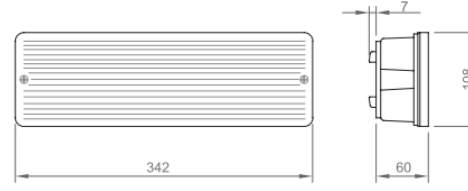

OPTICAL SPECIFICATIONS

UGR Value	UGR ≤ 19
CRI	CRI ≥ 80

ELECTRICAL

Power (W)	2.4W
Power Factor	>0.95
Light Source	SMD Mid Power LED
Input Voltage	220-240V AC / 50-60 Hz
LED Driver	High Efficiency Constant Current Output Rail
Ambient Temperature	0°C / +40°C
LED Lifetime L80B50	>50.000 Hour

ASSEMBLY

Installation Type	Surface Mounted
Mounting Apparatus	Metal Bracket

Order Code	W	Lm	Battery	How to use	WxLxH (mm)	Kg
82010.010.000	1	115	3H	Sürekli	60x108x342	0,65