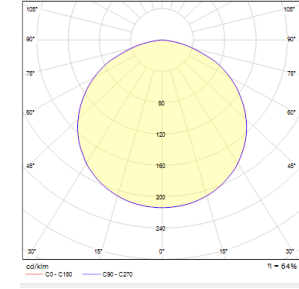

Order Code	W	Lm	Battery	How to use	WxLxH (mm)	Kg
82010.010.000	1	115	3H	Sürekli	60x108x342	0,65