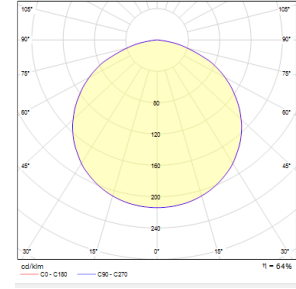

Order Code	W	Lm	Battery	How to use	WxLxH (mm)	Kg
82010.011.000	3	350	3H	Kesintide	60x108x342	0,65
82010.010.000	1	115	3H	Sürekli	60x108x342	0,65