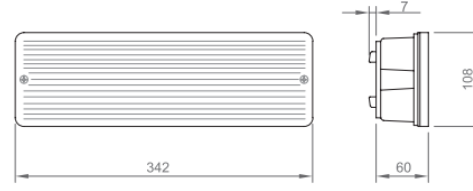

Order Code	W	Lm	Battery	How to use	WxLxH (mm)	Kg
82010.011.000	3	350	3H	Kesintide	60x108x342	0,65
82010.010.000	1	115	3H	Sürekli	60x108x342	0,65