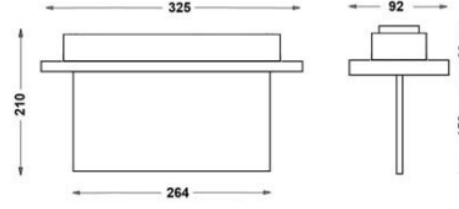

## ASSEMBLY

**Installation Type** Under Plaster  
**Mounting Apparatus** Metal Bracket

Order Code	W	Lm	How to use	Battery	WxHxL (mm)	Ceiling Cutting (mm)	Kg
80522.000.022-IK22-I K23	1.2	20	Çift Yüzlü	3H	92x210x264	295x50	0,33