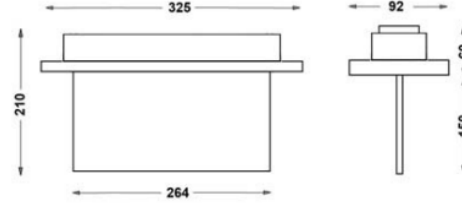

Order Code	W	Lm	How to use	Battery	WxHxL (mm)	Ceiling Cutting (mm)	Kg
80522.000.015-IK15-I K16	1.2	20	Çift Yüzlü	3H	92x210x264	295x50	0,33