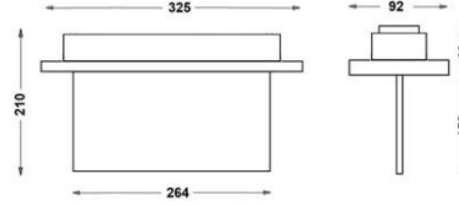

Order Code	W	Lm	How to use	Battery	WxHxL (mm)	Ceiling Cutting (mm)	Kg
80522.000.009-IK09-I K10	1.2	20	Çift Yüzlü	3H	92x210x264	295x50	0,33