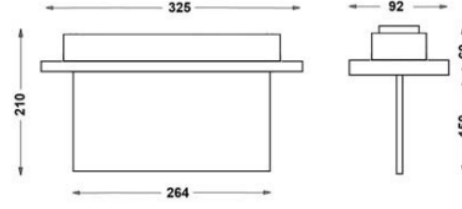

OPTICAL SPECIFICATIONS

ELECTRICAL

Power (W) 1.2W
Power Factor >0.90
Light Source SMD Mid Power LED
Input Voltage 220-240V AC / 50-60 Hz
LED Driver High Efficiency Constant Current Output Rail
Ambient Temperature 0°C / +40°C
LED Lifetime L80B50 >50.000 Hour

ASSEMBLY

Installation Type Under Plaster
Mounting Apparatus Metal Bracket

Order Code	W	Lm	How to use	Battery	WxHxL (mm)	Ceiling Cutting (mm)	Kg
80522.000.005-IK05-I K06	1.2	20	Çift Yüzlü	3H	92x210x264	295x50	0,33