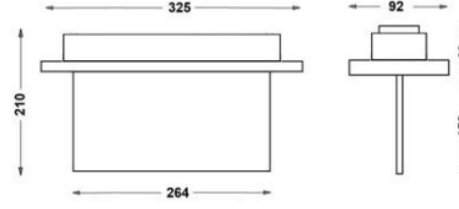

## ASSEMBLY

**Installation Type** Under Plaster  
**Mounting Apparatus** Metal Bracket

Order Code	W	Lm	How to use	Battery	WxHxL (mm)	Ceiling Cutting (mm)	Kg
80522.000.005-İK05-I K06	1.2	20	Çift Yüzlü	3H	92x210x264	295x50	0,33