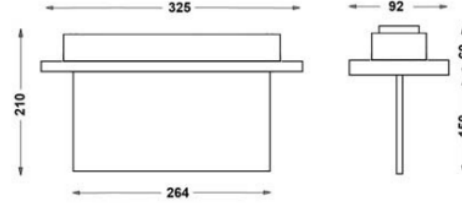

## ASSEMBLY

<b>Installation Type</b>	Under Plaster
<b>Mounting Apparatus</b>	Metal Bracket

Order Code	W	Lm	How to use	Battery	WxHxL (mm)	Ceiling Cutting (mm)	Kg
80521.000.024-IK24	1.2	20	Tek Yüzlü	3H	92x210x264	295x50	0,33