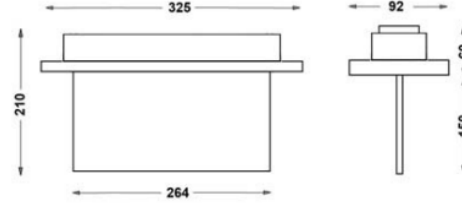

## ASSEMBLY

**Installation Type** Under Plaster  
**Mounting Apparatus** Metal Bracket

Order Code	W	Lm	How to use	Battery	WxHxL (mm)	Ceiling Cutting (mm)	Kg
80521.000.021-IK21	1.2	20	Tek Yüzlü	3H	92x210x264	295x50	0,33